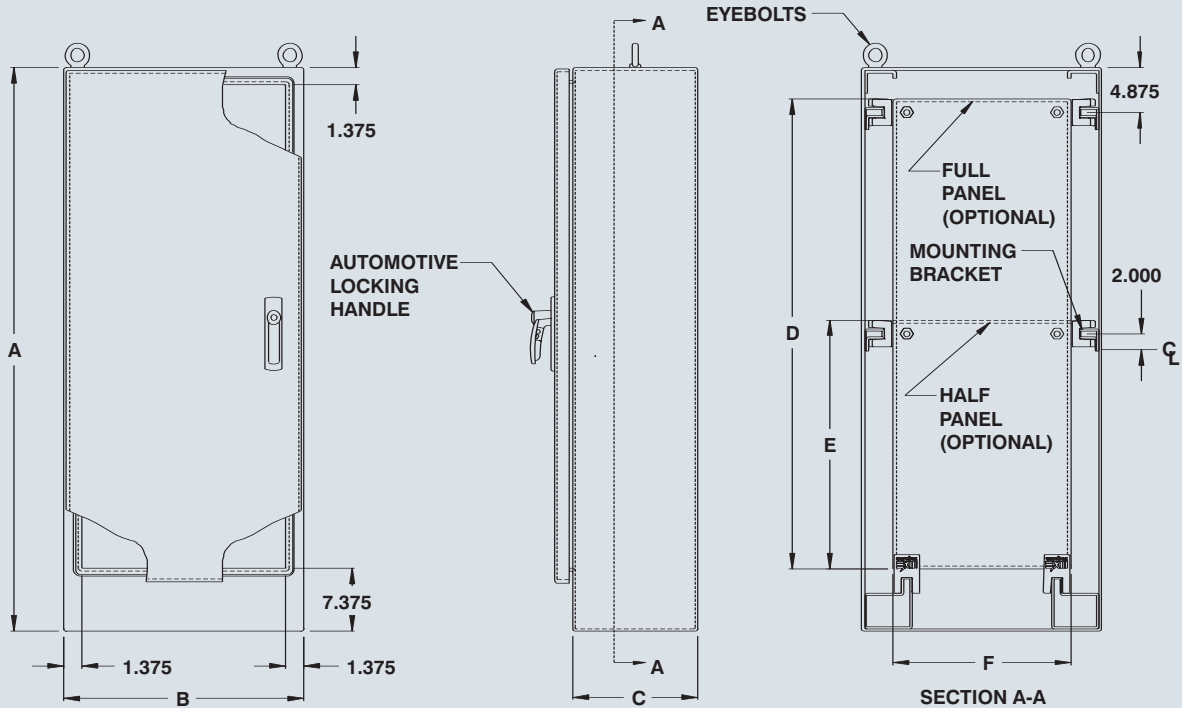

Oil & dust tight free standing single door enclosure

Quick Features :

- Poured gasket
- Seamless welding
- 3-point handle
- Drip shield
- Superior hinging
- 180° door opening
- 12 GA steel
- Side panels available
- Powder coated

The 9500 oil & dust tight enclosures are used indoors for protection against dust, dirt or oil splashing. The 9500 are made from quality 12 GA steel, with corner seams continuously welded. The opening has a curled lip around all sides to prevent dripping water from entering the enclosure when the door is open, it also increases rigidity. A high quality robotically poured-in-

CSA Certified / UL Listed
NEMA 12-13 / IP65

CATALOG NUMBER	DIMENSIONS						EQUIPMENT PANEL		SHIP WGT LBS.
	A	B	C	D	E	F	FULL	HALF	
9500 602418	60	24	18	48	24.875	20	889 FP6024	889 HP6024	250
9500 722418	72	24	18	60	30.875	20	889 FP7224	889 HP7224	280
9500 723018	72	30	18	60	30.875	26	889 FP7230	889 HP7230	300
9500 723618	72	36	18	60	30.875	32	889 FP7236	889 HP7236	330
9500 902420	90	24	20	78	39.875	20	889 FP9024	889 HP9024	405
9500 903620	90	36	20	78	39.875	32	889 FP9036	889 HP9036	440
9500 603624	60	36	24	48	24.875	32	889 FP6036	889 HP6036	300
9500 722424	72	24	24	60	30.875	20	889 FP7224	889 HP7224	300
9500 723024	72	30	24	60	30.875	26	889 FP7230	889 HP7230	340
9500 723624	72	36	24	60	30.875	32	889 FP7236	889 HP7236	375
9500 903624	90	36	24	78	39.875	32	889 FP9036	889 HP9036	445
9500 722430	72	24	30	60	30.875	20	889 FP7224	889 HP7224	358
9500 723630	72	36	30	60	30.875	32	889 FP7236	889 HP7236	420
9500 722436	72	24	36	60	30.875	20	889 FP7224	889 HP7224	400
9500 723636	72	36	36	60	30.875	32	889 FP7236	889 HP7236	470
9500 903636	90	36	36	78	39.875	32	889 FP9036	889 HP9036	500