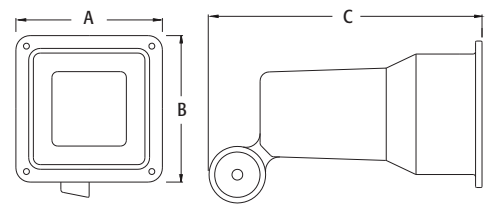

Landscape Light Fixtures

Decorative, 3-wire light fixtures for our GARD-N-POST™ line. Comes in two attractive colors.

CATALOG NUMBER	UPC/DCI/NAED MFG #018997	COLOR	BULB	KO SIZE	UNIT PKG	STD PKG	DIM A	DIM B	DIM C
GPI75B	77042	Black	Up to 75 Watt, Flood	1/2	1	4	4.062	4.062	8.135
GPI75BR	76159	Bronze	Up to 75 Watt, Flood	1/2	1	4	4.062	4.062	8.135

Note: Uses a (maximum) 75 Watt PAR 16 or a 50 Watt PAR 20 halogen bulb. Bulb not included.

FEATURES AND BENEFITS

- Complements Arlington's GARD-N-POST line
- Powder coated color match
- Made for heavy-duty commercial & residential applications
- Mounts with 1/2" NPT thread
- Perfect for illuminating signs, flagpoles, walkways, buildings, dwellings, driveways, yards and recreational areas
- Adds safety and security