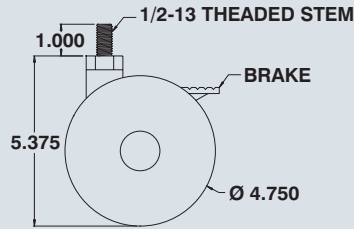

CASTOR WHEELS, EYEBOLTS, PAINT

Visit
www.eurobex.com
for details.

Call us
toll free
1-800-363-2423

Castor wheels - Series 880 C

The **880 C** castor wheels can be mounted on a rack base. They are available with top plate (880 C100) or with threaded stem (880

C200). Castor wheels are available with or without brake and have a load capacity of 250lbs.

CATALOG NUMBER	BRAKE ?	SHIP WGT LBS.
880 C100	No	1
880 CB100	Yes	1
880 C200	No	1
880 CB200	Yes	1

TOP PLATE

THREADED STEM

CATALOG NUMBER	THREAD	PIECES	SHIP WGT LBS.
880 EB14	M14	2	1
880 EB14SS	M14	2	1
880 EB12	M12	2	1
880 EB12SS	M12	2	1

Touch up paint - Series 880 P

The **880 P** touch up spray paint cans are exact color match enamel paints in 12 oz. spray cans.

CATALOG NUMBER	COLOR	SHIP WGT LBS.
880 PE	White	1
880 PTE	Textured white	1
880 PG	ANSI/ASA 61 Grey	1
880 PG2	ANSI/ASA 70 Grey	1
880 PTG	Textured grey	1
880 PR	Texture fire red	1
880 PY	Yellow	1
880 PO	Matadore orange	1
880 PV	Egg shell green	1
880 PTB	Textured blue	1
880 PTC	Beige (RAL7032)	1
880 PSC	Sandtex beige	1
880 PSG	Sandtex grey	1
880 PTD	Textured dark blue	1
880 PTK	Textured black	1
880 PGL	Mtrx grey (RAL7035)	1