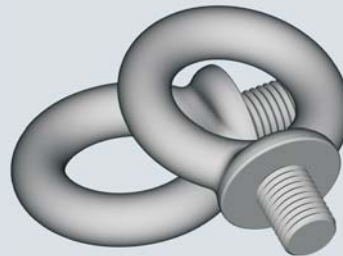

CASTOR WHEELS, EYEBOLTS, PAINT

Visit
www.eurobex.com
for details.

Call us
toll free
1-800-363-2423

Castor wheels - Series 880 C

The **880 C** castor wheels can be mounted on a rack base. They are available with top plate (880 C100) or with threaded stem (880

C200). Castor wheels are available with or without brake and have a load capacity of 250lbs.

CATALOG NUMBER	BRAKE ?	SHIP WGT LBS.
880 C100	No	1
880 CB100	Yes	1
880 C200	No	1
880 CB200	Yes	1

TOP PLATE

THREADED STEM

Lifting eyebolts - Series 880 EB

The **880 EB** are cast lifting eyebolts used to facilitate cabinet handling.

The **880 EBxSS** are made of stainless steel.

The eyebolts come complete with washers and nuts