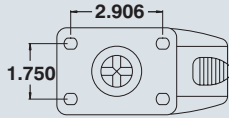

C200). Castor wheels are available with or without brake and have a load capacity of 250lbs.

CATALOG NUMBER	BRAKE ?	SHIP WGT LBS.
880 C100	No	1
880 CB100	Yes	1
880 C200	No	1
880 CB200	Yes	1

TOP PLATE

THREADED STEM

CATALOG NUMBER	COLOR	SHIP WGT LBS.
880 PE	White	1
880 PTE	Textured white	1
880 PG	ANSI/ASA 61 Grey	1
880 PG2	ANSI/ASA 70 Grey	1
880 PTG	Textured grey	1
880 PR	Texture fire red	1
880 PY	Yellow	1
880 PO	Matadore orange	1
880 PV	Egg shell green	1
880 PTB	Textured blue	1
880 PTC	Beige (RAL7032)	1
880 PSC	Sandtex beige	1
880 PSG	Sandtex grey	1
880 PTD	Textured dark blue	1
880 PTK	Textured black	1
880 PGL	Mtrx grey (RAL7035)	1