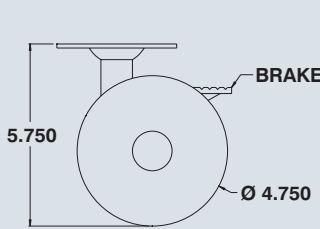

CASTOR WHEELS, EYEBOLTS, PAINT

Visit
www.eurobex.com
for details.

Call us
toll free
1-800-363-2423

Castor wheels - Series 880 C

The **880 C** castor wheels can be mounted on a rack base. They are available with top plate (880 C100) or with threaded stem (880

C200). Castor wheels are available with or without brake and have a load capacity of 250lbs.

CATALOG NUMBER	BRAKE ?	SHIP WGT LBS.
880 C100	No	1
880 CB100	Yes	1
880 C200	No	1
880 CB200	Yes	1

TOP PLATE

THREADED STEM

CATALOG NUMBER	COLOR	SHIP WGT LBS.
880 PE	White	1
880 PTE	Textured white	1
880 PG	ANSI/ASA 61 Grey	1
880 PG2	ANSI/ASA 70 Grey	1
880 PTG	Textured grey	1
880 PR	Texture fire red	1
880 PY	Yellow	1
880 PO	Matadore orange	1
880 PV	Egg shell green	1
880 PTB	Textured blue	1
880 PTC	Beige (RAL7032)	1
880 PSC	Sandtex beige	1
880 PSG	Sandtex grey	1
880 PTD	Textured dark blue	1
880 PTK	Textured black	1
880 PGL	Mtrx grey (RAL7035)	1