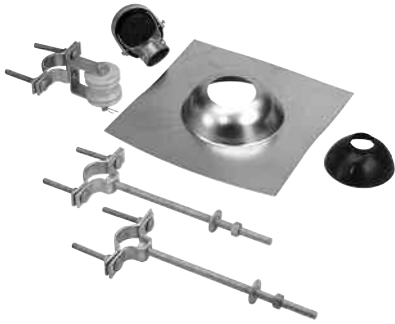

MAST KITS SUITABLE FOR ALBERTA

KIT 1-1/4"

CATALOGUE NUMBER	CONSISTS OF	DESCRIPTION
KIT 1-1/4 (100 Amp.)	This mast kit is used in conjunction with 1-1/4" rigid conduit	
	1 MM5104A	1-1/4" THROAT ENTRANCE CAP
	1 MM5101	LIGHT DUTY SPOOL RACK
	1 MM5505N	ROOF FLANGE C/W NEOPRENE COLLAR
	1 MM5505N	SUPPORT CLAMP C/W 1/2 " x 10" BOLT

KIT 2-CM

CATALOGUE NUMBER	CONSISTS OF	DESCRIPTION
KIT 2-CM (100 Amp.)	This mast kit is used in conjunction with 2" rigid conduit	
	1 MM5104B	2" THROAT ENTRANCE CAP
	1 MM5101	LIGHT DUTY SPOOL RACK
	1 MM505N	ROOF FLANGE C/W NEOPRENE COLLAR
	2 MM5400	SUPPORT CLAMP C/W 1/2 " x 10" BOLT
	1 MM5140	1-1/4" BOTTOM FEMALE REDUCER

KIT 2-AL

CATALOGUE NUMBER	CONSISTS OF	DESCRIPTION
KIT 2-AL (200 Amp.)	1 MM202	ENTRANCE CAP
	1 MM5101	LIGHT DUTY SPOOL RACK
	1 MM505N	ROOF FLANGE C/W NEOPRENE COLLAR
	2 MM5400	SUPPORT CLAMP C/W 1/2 " x 10" BOLT
	1 MM200M	2" REDUCER

MB-110

CATALOGUE NUMBER	CONSISTS OF	DESCRIPTION
MB-110 (100 Amp.)	1 MM104	1-1/4" ENTRANCE CAP
	1 MM201	HEAVY DUTY SPOOL RACK
	1 MM505N	ROOF FLANGE C/W NEOPRENE COLLAR
	3 MM400	SUPPORT CLAMP C/W 5/8" x 10" FULLY THREADED BOLT AND 4 X 4 WASHER
	1 MM140	1-1/4" FEMALE REDUCER