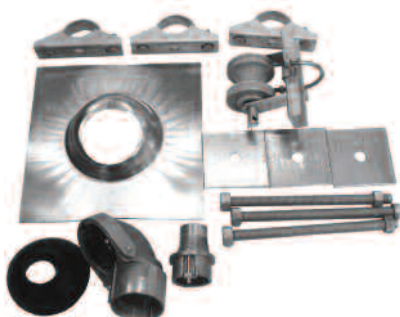

MAST KITS SUITABLE FOR ALBERTA

KIT 1-1/4"

CATALOGUE NUMBER	CONSISTS OF	DESCRIPTION
KIT 1-1/4 (100 Amp.)	This mast kit is used in conjunction with 1-1/4" rigid conduit	
	1 MM5104A	1-1/4" THROAT ENTRANCE CAP
	1 MM5101	LIGHT DUTY SPOOL RACK
	1 MM5505N	ROOF FLANGE C/W NEOPRENE COLLAR
	1 MM5505N	SUPPORT CLAMP C/W 1/2 " x 10" BOLT

KIT 2-CM

CATALOGUE NUMBER	CONSISTS OF	DESCRIPTION
KIT 2-CM (100 Amp.)	This mast kit is used in conjunction with 2" rigid conduit	
	1 MM5104B	2" THROAT ENTRANCE CAP
	1 MM5101	LIGHT DUTY SPOOL RACK
	1 MM505N	ROOF FLANGE C/W NEOPRENE COLLAR
	2 MM5400	SUPPORT CLAMP C/W 1/2 " x 10" BOLT
	1 MM5140	1-1/4" BOTTOM FEMALE REDUCER

KIT 2-AL

CATALOGUE NUMBER	CONSISTS OF	DESCRIPTION
KIT 2-AL (200 Amp.)	1 MM202	ENTRANCE CAP
	1 MM5101	LIGHT DUTY SPOOL RACK
	1 MM505N	ROOF FLANGE C/W NEOPRENE COLLAR
	2 MM5400	SUPPORT CLAMP C/W 1/2 " x 10" BOLT
	1 MM200M	2" REDUCER

MB-110

CATALOGUE NUMBER	CONSISTS OF	DESCRIPTION
MB-110 (100 Amp.)	1 MM104	1-1/4" ENTRANCE CAP
	1 MM201	HEAVY DUTY SPOOL RACK
	1 MM505N	ROOF FLANGE C/W NEOPRENE COLLAR
	3 MM400	SUPPORT CLAMP C/W 5/8" x 10" FULLY THREADED BOLT AND 4 X 4 WASHER
	1 MM140	1-1/4" FEMALE REDUCER