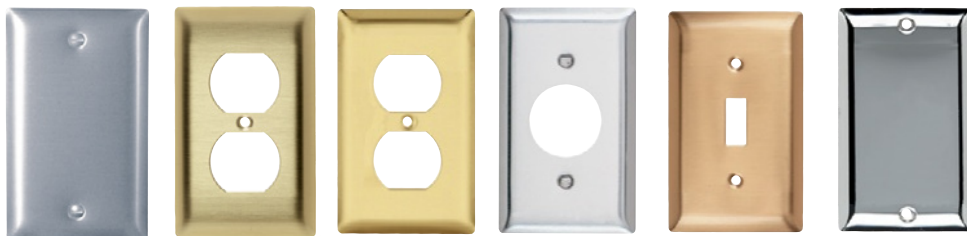

CATALOG NUMBER	DESCRIPTION	COLOR	
ACCESSORIES FOR LS SERIES			
LRKIV LRKWV LRKVV LRKBKV LRKLAV	Replacement Knobs for Decorator Dual Slides	Ivory White Brown Black Light Almond	
LLRKIV LLRKWV LLRKVV LLRKBKV LLRKLAV		Large Replacement Knobs for Decorator Single Slides	Ivory White Brown Black Light Almond

Devices & Plastic Wall Plate Colors

Ivory Light Almond White Green Antique Brass Dark Bronze Nickel

Black Blue Brown Gray Orange Red

See specific device and wall plate catalog charts for particular color availabilities.

Metal Wall Plates

Metal Finish

Aluminum Brass (Brushed) Polished Brass Stainless Steel Brushed Bronze Chrome

Custom Metal Wall Plates Paint Finish Colors

Paint Color

Orange Green Gray Yellow Glossy Black Brown White