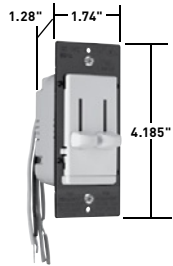

RESIDENTIAL & LIGHT COMMERCIAL FAN SPEED CONTROLS

LS TradeMaster® Series Fan Speed Controls

LSDC16LAV

LSDC163PLAV

TM8LMCC

CATALOG NUMBER	DESCRIPTION	RATINGS	COLOR						
DECORATOR SLIDE FAN SPEED CONTROLS*									
LSSC5I LSSC5W LSSC5 LSSC5BK LSSC5LA	Non-Preset, Single Pole, Adjustable Trim	120V 5A	Ivory White Brown Black Light Almond						
LSSC5PI LSSC5PW LSSC5P LSSC5PBK LSSC5PLA			120V 5A	Ivory White Brown Black Light Almond					
DECORATOR SLIDE DE-HUMMER CONTROLS**									
LSDH16IV LSDH16WV LSDH16V LSDH16BKV LSDH16LAV				Non-Preset, 4-Speed Fan Control	120V 1.6A	Ivory White Brown Black Light Almond			
DUAL CONTROL DECORATOR SLIDES**									
LSDC16IV LSDC16WV LSDC16V LSDC16BKV LSDC16LAV	Non-Preset, 3-Speed De-Hummer Fan Control With Single Pole Dimmer	120V 1.6A/300W				Ivory White Brown Black Light Almond			
LSDC163PIV LSDC163PWV LSDC163PV LSDC163PBKV LSDC163PLAV			Preset, 3-Speed De-Hummer Fan Control With Single Pole 3-Way Dimmer			120V 1.6A/300W	Ivory White Brown Black Light Almond		
LSDV25IV LSDV25WV LSDV25V LSDV25BKV LSDV25LAV							Non-Preset, Variable Speed Fan Control With Single Pole Dimmer	120V 2.5A/300W	Ivory White Brown Black Light Almond
SINGLE POLE /3-WAY PRESET DIMMER WITH SINGLE POLE/3-WAY 3-SPEED DE-HUMMER FAN CONTROL									
LSCLDC163PBK LSCLDC163P LSCLDC163PI LSCLDC163PLA LSCLDC163PW				Single Pole/3-Way Preset CFL/LED Dimmer With Single Pole/3-Way 3-Speed De-Hummer Fan Control	1.6A, 300W (Fan Control); 120VAC, 60Hz, 450W (Dimmer)				Black Brown Ivory Light Almond White