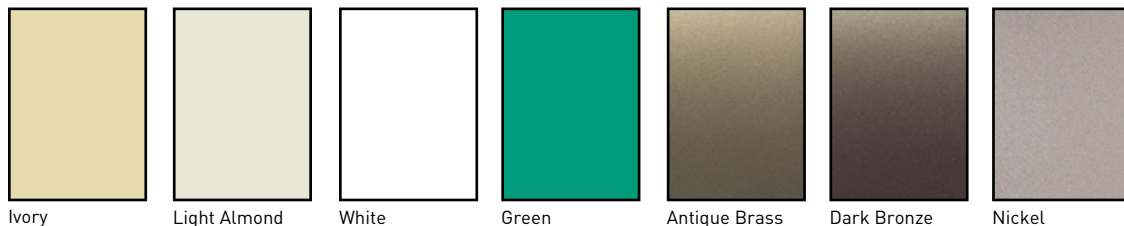

DEVICES & WALL PLATES

Color Selection Chart

Devices & Plastic Wall Plate Colors