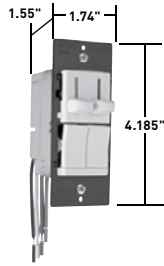

RESIDENTIAL & LIGHT COMMERCIAL FAN SPEED CONTROLS

LS TradeMaster® Series Fan Speed Controls

LSDC16LAV

LSDC163PLAV

TM8LMCC

CATALOG NUMBER	DESCRIPTION	RATINGS	COLOR						
DECORATOR SLIDE FAN SPEED CONTROLS*									
LSSC5I LSSC5W LSSC5 LSSC5BK LSSC5LA	Non-Preset, Single Pole, Adjustable Trim	120V 5A	Ivory White Brown Black Light Almond						
LSSC5PI LSSC5PW LSSC5P LSSC5PBK LSSC5PLA			120V 5A	Ivory White Brown Black Light Almond					
DECORATOR SLIDE DE-HUMMER CONTROLS**									
LSDH16IV LSDH16WV LSDH16V LSDH16BKV LSDH16LAV				Non-Preset, 4-Speed Fan Control	120V 1.6A	Ivory White Brown Black Light Almond			
DUAL CONTROL DECORATOR SLIDES**									
LSDC16IV LSDC16WV LSDC16V LSDC16BKV LSDC16LAV	Non-Preset, 3-Speed De-Hummer Fan Control With Single Pole Dimmer	120V 1.6A/300W				Ivory White Brown Black Light Almond			
LSDC163PIV LSDC163PWV LSDC163PV LSDC163PBKV LSDC163PLAV			Preset, 3-Speed De-Hummer Fan Control With Single Pole 3-Way Dimmer			120V 1.6A/300W	Ivory White Brown Black Light Almond		
LSDV25IV LSDV25WV LSDV25V LSDV25BKV LSDV25LAV							Non-Preset, Variable Speed Fan Control With Single Pole Dimmer	120V 2.5A/300W	Ivory White Brown Black Light Almond
SINGLE POLE /3-WAY PRESET DIMMER WITH SINGLE POLE/3-WAY 3-SPEED DE-HUMMER FAN CONTROL									
LSCLDC163PBK LSCLDC163P LSCLDC163PI LSCLDC163PLA LSCLDC163PW				Single Pole/3-Way Preset CFL/LED Dimmer With Single Pole/3-Way 3-Speed De-Hummer Fan Control	1.6A, 300W (Fan Control); 120VAC, 60Hz, 450W (Dimmer)				Black Brown Ivory Light Almond White