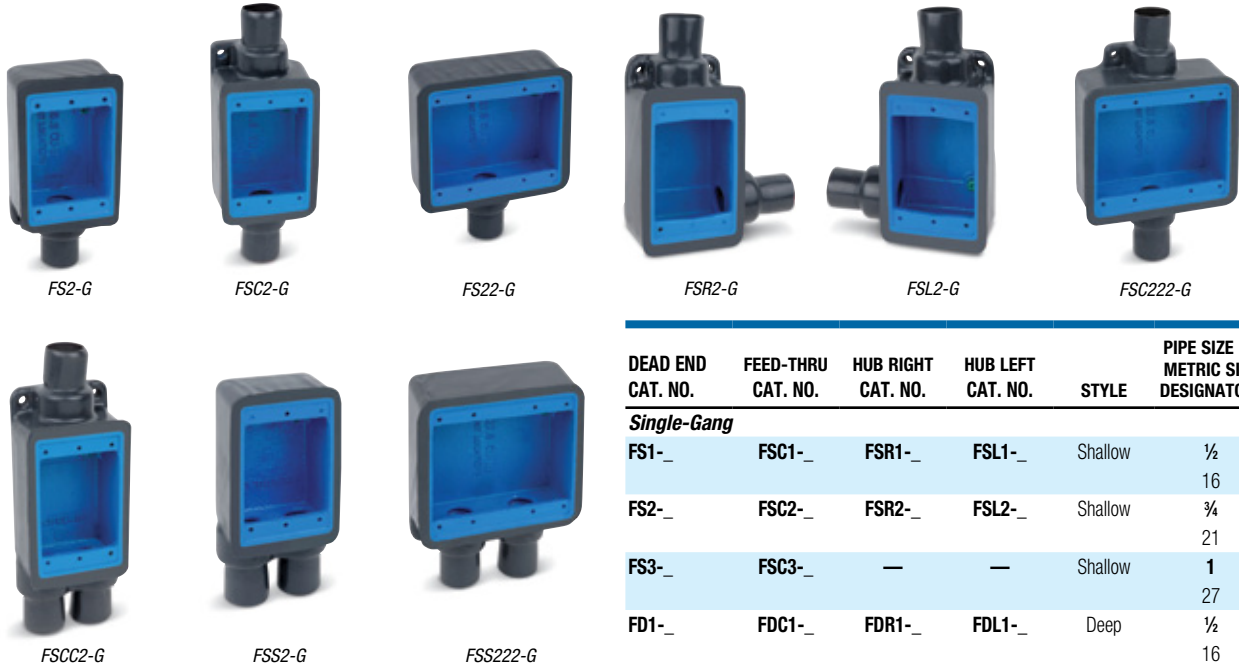

PVC-Coated Boxes and Covers

Variety of styles offers versatility!

OCAL-BLUE® Double-Coat FS and FD Series Device Boxes

Install these boxes in conduit systems to accommodate wiring devices, act as pull boxes for conductors, provide openings to make splices and taps and provide access to conductors for maintenance and future system changes.

- Cast class 30 gray iron alloy boxes
- Coated with a nominal .002" (2 mil) blue urethane on both the interior and exterior before PVC coating is applied
- Nominal .040" (40 mil) PVC coating bonded to exterior
- PVC coating available in your choice of blue, white or gray with custom colors available on request
- Pressure-sealing sleeves protect connections with conduit

Cat. No.	Color
FS 1 -	—
_ = space for color identifier	
G = Gray	
W = White	
B = Blue	
Custom colors also available.	

DEAD END CAT. NO.	FEED-THRU CAT. NO.	HUB RIGHT CAT. NO.	HUB LEFT CAT. NO.	STYLE	PIPE SIZE IN. METRIC SIZE DESIGNATOR*
Single-Gang					
FS1- <u> </u>	FSC1- <u> </u>	FSR1- <u> </u>	FSL1- <u> </u>	Shallow	½ 16
FS2- <u> </u>	FSC2- <u> </u>	FSR2- <u> </u>	FSL2- <u> </u>	Shallow	¾ 21
FS3- <u> </u>	FSC3- <u> </u>	—	—	Shallow	1 27
FD1- <u> </u>	FDC1- <u> </u>	FDR1- <u> </u>	FDL1- <u> </u>	Deep	½ 16
FD2- <u> </u>	FDC2- <u> </u>	FDR2- <u> </u>	FDL2- <u> </u>	Deep	¾ 21
FD3- <u> </u>	FDC3- <u> </u>	—	—	Deep	1 27
—	FSCC2- <u> </u>	—	—	Shallow	¾ 21
—	FDCC2- <u> </u>	—	—	Deep	¾ 21
FSS2- <u> </u>	—	—	—	Shallow	¾ 21
FDD2- <u> </u>	—	—	—	Deep	¾ 21
Double-Gang					
FS22- <u> </u>	—	—	—	Shallow	¾ 21
FD22- <u> </u>	—	—	—	Deep	¾ 21
FSS222- <u> </u>	—	—	—	Shallow	¾ 21
FDS222- <u> </u>	—	—	—	Deep	¾ 21
—	FSC222- <u> </u>	—	—	Shallow	¾ 21
—	FDC222- <u> </u>	—	—	Deep	¾ 21