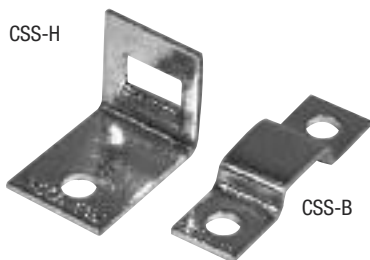

DELTEC™ Cable Support System

Lashing Straps and Accessories

One spacer for any cable size!

- Stackable for any desired spacing
- Less inventory — one catalogue number
- 1/2 in. high

Cat. No.	Description	Std. Pkg.
Modular Stackable Cable Spacers		
TCP5255	Modular Stackable Spacer for Deltec™ Straps	25
TCP360	For Coaxial Cable	100

Made of weather-resistant polypropylene
Colour — Black

Heads for Deltec™ strap!

Made of weatherable acetal
Colour — Black

Cat. No.	Description	Std. Pkg.
Locking Heads		
TYD-LH	Heads only for Deltec™ Strap	25
696-41795		1,000

Secures cables to all types of surfaces!

Cat. No.	Description	Std. Pkg.
Deltec™ Base and Hanger		
CSS-B	Base for Deltec™ Strap	50
CSS-H	Hanger for Deltec™ Strap	

Made of zinc-plated steel

Install ties easily!

Cat. No.	Description	Std. Pkg.
Installation/Cutting Tool		
WT3D	Installs self-locking Ty-Rap® cable ties and Thomas & Betts lashing ties	25

Convenient and easy to use!

Cat. No.	Description	Tensile Strength (lb./N)	Body Width (in./mm)	Std. Pkg.
Deltec™ Strap Dispenser on Reels				
TYD-50R	50' Reel of Strap	250/1,112	0.50/12.70	1
696-41794	1,000' Reel of Strap			
696-41952	3,500' Reel of Strap			