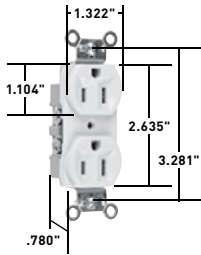

# STRAIGHT BLADE RECEPTACLES

**Commercial Specification Grade Receptacles** 15A, 125V; 20A, 125 & 250V

**CR15I**

## Features

- Corrosion-resistant, plated steel strap locked in to face and back body to resist pulling away from face/body assembly.
- .032 inch thick, brass, triple-wipe power contacts for lasting retention.
- Easily accessed break-off, line-contact connecting tab for fast, easy split-circuit wiring.
- Impact-resistant nylon face and thermoplastic back body.
- Accepts #14 – #10 AWG solid or stranded copper or copper-clad wire.
- Terminal compartments isolated from each other for positive conductor containment.
- Tri-drive terminal and mounting screws.
- Auto-ground clip assures positive ground.

CATALOG NUMBER	RATING		COLOR	NEMA CONFIG. NO.	3rd PARTY COMPLIANCE	
	A.	V.			UL498	C22.2 No. 42
<b>DUPLEX RECEPTACLES SIDE WIRE</b>						
CR15I	15	125	Ivory	5-15R	•	•
CR15W	15	125	White	5-15R	•	•
CR15	15	125	Brown	5-15R	•	•
CR15GRY	15	125	Gray	5-15R	•	•
CR15LA	15	125	Light Almond	5-15R	•	•
<b>DUPLEX RECEPTACLES SIDE WIRE</b>						
CR20I	20	125	Ivory	5-20R	•	•
CR20W	20	125	White	5-20R	•	•
CR20	20	125	Brown	5-20R	•	•
CR20GRY	20	125	Gray	5-20R	•	•
CR20BK	20	125	Black	5-20R	•	•
CR20RED	20	125	Red	5-20R	•	•
CR20LA	20	125	Light Almond	5-20R	•	•
<b>DUPLEX RECEPTACLES SIDE WIRE</b>						
5850I	20	250	Ivory	6-20R	•	•
5850W	20	250	White	6-20R	•	•