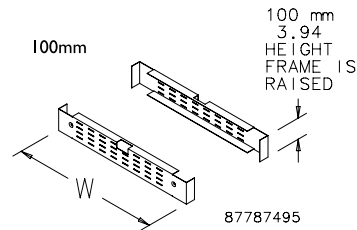

VENTED PLINTH BASE COVERS

Vented Plinth Base Covers

Vented Plinth Base Covers install in the front and rear openings of a standard plinth base in place of Solid Covers. Vented covers allow air to circulate into the enclosure. Vented Plinth Base Covers are available in 100-mm and 200-mm heights. These covers are finished with RAL 9005 black polyester powder paint and include all necessary mounting hardware.

BULLETIN: P20

100-mm Vented Plinth Base Covers

Catalog Number	Fits Frame Type	Fits Frame (B dimension)	W mm/in.
PPBCV1600	Single-Bay	600	599 23.58
PPBCV1700	Single-Bay	700	699 27.52
PPBCV1800	Single-Bay	800	799 31.46
PPBCV11000	Single-Bay	1000	999 39.33
PPBCV11200	Double-Bay	1200	1199 47.20
PPBCV11600	Double-Bay	1600	1599 62.95

PLINTH BASE STACKING KIT

Plinth bases are stackable with a maximum recommendation of 400-mm high. Kit consists of eight bolts and nuts and eight each of two types of washers used to join plinth bases.

BULLETIN: P20

BULLETIN: P20

Catalog Number	Filter Size mm/in.	Fits Frame B x C
PFK4012	406 x 127 16.00 x 5.00	600 x 400
PFK6020	609 x 203 24.00 x 8.00	800 x 500, 800 x 600, 800 x 800, 800 x 900, 1600 x 500, 1600 x 600, 1600 x 800
PFK8120	813 x 203 32.00 x 8.00	1000 x 500, 1000 x 600, 1000 x 800