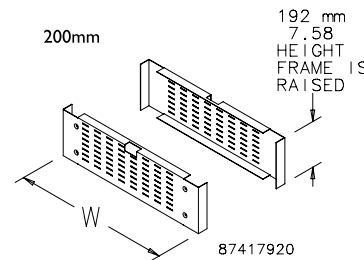

A standard plinth base must be ordered in combination with Vented Plinth Base covers to form a Vented Plinth Base. If using a gland plate with the Vented Plinth Base, order a vented gland plate to provide air circulation through the bottom of the enclosure.

BULLETIN: P20

100-mm Vented Plinth Base Covers

Catalog Number	Fits Frame Type	Fits Frame (B dimension)	W mm/in.
PPBCV1600	Single-Bay	600	599 23.58
PPBCV1700	Single-Bay	700	699 27.52
PPBCV1800	Single-Bay	800	799 31.46
PPBCV11000	Single-Bay	1000	999 39.33
PPBCV11200	Double-Bay	1200	1199 47.20
PPBCV11600	Double-Bay	1600	1599 62.95

200-mm Vented Plinth Base Covers

Catalog Number	Fits Frame Type	Fits Frame (B dimension)	W mm/in.
PPBCV2600	Single-Bay	600	599 23.58
PPBCV2700	Single-Bay	700	699 27.52
PPBCV2800	Single-Bay	800	799 31.46
PPBCV21000	Single-Bay	1000	999 39.33
PPBCV21600	Double-Bay	1600	1599 62.95

BULLETIN: P20

Catalog Number	Filter Size mm/in.	Fits Frame B x C
PFK4012	406 x 127 16.00 x 5.00	600 x 400
PFK6020	609 x 203 24.00 x 8.00	800 x 500, 800 x 600, 800 x 800, 800 x 900, 1600 x 500, 1600 x 600, 1600 x 800
PFK8120	813 x 203 32.00 x 8.00	1000 x 500, 1000 x 600, 1000 x 800