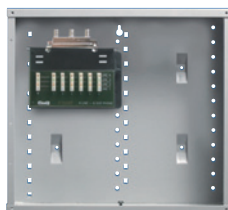

MODULES

Combo Kits

EN1022 6X4 Basic Value Combo Kit

EN1022

6X4 BASIC VALUE COMBO KIT

Kit features a 14 inch enclosure with a screw-on cover and a 6x4 Basic Combo Module. The module allows distribution of up to four phone lines to up to six telephone outlets and incoming video signals to up to four television outlets.

MODULES

Data Module

CO1000 Phone/Data 6-Port Module

CO1000

PHONE/DATA 6-PORT MODULE

Provides phone and data services to up to six rooms. Two phone lines and a 100 Mbps ethernet connection are supported over one Cat 5e cable connected to a wall outlet.

Notes: Bracket included. Requires WP1000 Phone/Data Strap. 2.9" H x 6" W.

WP1000-XX Phone/Data Strap

WP1000-WH

PHONE/DATA STRAP

PART NO.	DESCRIPTION
WP1000-IV	The phone/data strap gives homeowners the ability to distribute phone and data with one Cat 5e cable. It features an RJ45 jack and an RJ11 jack for up to two phone lines. One blank Keystone jack is included on the strap for expansion.
WP1000-LA	
WP1000-WH	