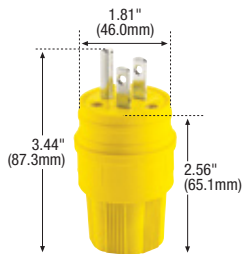

Straight blade devices

Complex environment straight blade devices

Product description

2-pole, 3-wire grounding
15A, 125V/AC
NEMA 5-15

14VV47

1547

60W47

60W47DPLX

Dimensional information: D-9

Specification information:

Watertight industrial plugs & connectors: D-36
Watertight industrial receptacles: D-36
Severe duty industrial plugs & connectors: D-37
Corrosion resistant auto grip industrial plugs & connectors: D-37

Plugs & connectors

Rating A	V/AC	NEMA	Description	Cord diameter	Color	Plug catalog no.	Connector catalog no.		
15	125	5-15	Watertight	0.30-0.65" (7.6-16.5mm)	Y	□ 14W47*	□ 15W47*	•	•
			Watertight	0.30-0.65" (7.6-16.5mm)	BK	□ 14W47BK*	□ 15W47BK*	•	•
			Severe duty	0.38-1.00" (9.7-25.4mm)	Y & BK	□ 1447*	□ 1547*	•	•
			Quick grip corrosion resistant	0.22-0.66" (5.6-16.8mm)	Y	□ AH5965CR	□ AH5969CR	•	•
			Auto grip corrosion resistant	0.33-0.66" (8.4-16.7mm)	Y	□ 5266NCR	□ 5269NCR	•	•

* Not Fed Spec

Receptacles, back & side wire

Rating A	V/AC	NEMA	Description	Color	Single receptacle catalog no.	Duplex receptacle catalog no.		
15	125	5-15	Watertight	Y	□ 60W47	□ 60W47DPLX	•	•
			Watertight	BK	□ 60W47BK	□ 60W47DPLXBK	•	•
			Corrosion resistant	Y	--	□ AH5262CRY	•	•
			Corrosion resistant	GY	--	□ AH5262CRGY	•	•
		5-15/ L5-15	Corrosion resistant combination locking & straight blade	Y	--	□ CR5792	•	•