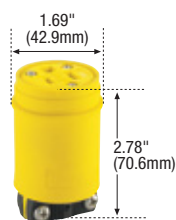

Straight blade devices

Complex environment straight blade devices

Product description

2-pole, 3-wire grounding
15A, 125V/AC
NEMA 5-15

14VV47

1547

60W47

60W47DPLX

Dimensional information: D-9

Specification information:

Watertight industrial plugs & connectors: D-36
Watertight industrial receptacles: D-36
Severe duty industrial plugs & connectors: D-37
Corrosion resistant auto grip industrial plugs & connectors: D-37

Plugs & connectors

Rating A	V/AC	NEMA	Description	Cord diameter	Color	Plug catalog no.	Connector catalog no.		
15	125	5-15	Watertight	0.30-0.65" (7.6-16.5mm)	Y	□ 14W47*	□ 15W47*	•	•
			Watertight	0.30-0.65" (7.6-16.5mm)	BK	□ 14W47BK*	□ 15W47BK*	•	•
			Severe duty	0.38-1.00" (9.7-25.4mm)	Y & BK	□ 1447*	□ 1547*	•	•
			Quick grip corrosion resistant	0.22-0.66" (5.6-16.8mm)	Y	□ AH5965CR	□ AH5969CR	•	•
			Auto grip corrosion resistant	0.33-0.66" (8.4-16.7mm)	Y	□ 5266NCR	□ 5269NCR	•	•

* Not Fed Spec

Receptacles, back & side wire

Rating A	V/AC	NEMA	Description	Color	Single receptacle catalog no.	Duplex receptacle catalog no.		
15	125	5-15	Watertight	Y	□ 60W47	□ 60W47DPLX	•	•
			Watertight	BK	□ 60W47BK	□ 60W47DPLXBK	•	•
			Corrosion resistant	Y	--	□ AH5262CRY	•	•
			Corrosion resistant	GY	--	□ AH5262CRGY	•	•
		5-15/ L5-15	Corrosion resistant combination locking & straight blade	Y	--	□ CR5792	•	•