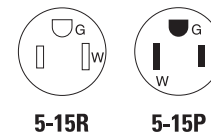

Straight blade devices

Complex environment straight blade devices

Product description

2-pole, 3-wire grounding
15A, 125V/AC
NEMA 5-15

14VV47

1547

60W47

60W47DPLX

Dimensional information: D-9

Specification information:

Watertight industrial plugs & connectors: D-36
Watertight industrial receptacles: D-36
Severe duty industrial plugs & connectors: D-37
Corrosion resistant auto grip industrial plugs & connectors: D-37

Plugs & connectors

Rating A	V/AC	NEMA	Description	Cord diameter	Color	Plug catalog no.	Connector catalog no.		
15	125	5-15	Watertight	0.30-0.65" (7.6-16.5mm)	Y	□ 14W47*	□ 15W47*	•	•
			Watertight	0.30-0.65" (7.6-16.5mm)	BK	□ 14W47BK*	□ 15W47BK*	•	•
			Severe duty	0.38-1.00" (9.7-25.4mm)	Y & BK	□ 1447*	□ 1547*	•	•
			Quick grip corrosion resistant	0.22-0.66" (5.6-16.8mm)	Y	□ AH5965CR	□ AH5969CR	•	•
			Auto grip corrosion resistant	0.33-0.66" (8.4-16.7mm)	Y	□ 5266NCR	□ 5269NCR	•	•

* Not Fed Spec

Receptacles, back & side wire

Rating A	V/AC	NEMA	Description	Color	Single receptacle catalog no.	Duplex receptacle catalog no.		
15	125	5-15	Watertight	Y	□ 60W47	□ 60W47DPLX	•	•
			Watertight	BK	□ 60W47BK	□ 60W47DPLXBK	•	•
			Corrosion resistant	Y	--	□ AH5262CRY	•	•
			Corrosion resistant	GY	--	□ AH5262CRGY	•	•
		5-15/ L5-15	Corrosion resistant combination locking & straight blade	Y	--	□ CR5792	•	•