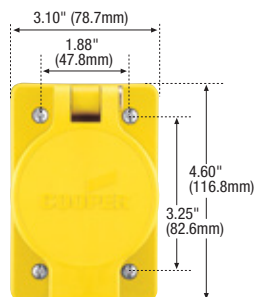

Straight blade devices

Complex environment straight blade devices

Product description

2-pole, 3-wire grounding
15A, 125V/AC
NEMA 5-15

14VV47

1547

60W47

60W47DPLX

Dimensional information: D-9

Specification information:

Watertight industrial plugs & connectors: D-36
Watertight industrial receptacles: D-36
Severe duty industrial plugs & connectors: D-37
Corrosion resistant auto grip industrial plugs & connectors: D-37

Plugs & connectors

Rating A	V/AC	NEMA	Description	Cord diameter	Color	Plug catalog no.	Connector catalog no.		
15	125	5-15	Watertight	0.30-0.65" (7.6-16.5mm)	Y	□ 14W47*	□ 15W47*	•	•
			Watertight	0.30-0.65" (7.6-16.5mm)	BK	□ 14W47BK*	□ 15W47BK*	•	•
			Severe duty	0.38-1.00" (9.7-25.4mm)	Y & BK	□ 1447*	□ 1547*	•	•
			Quick grip corrosion resistant	0.22-0.66" (5.6-16.8mm)	Y	□ AH5965CR	□ AH5969CR	•	•
			Auto grip corrosion resistant	0.33-0.66" (8.4-16.7mm)	Y	□ 5266NCR	□ 5269NCR	•	•

* Not Fed Spec

Receptacles, back & side wire

Rating A	V/AC	NEMA	Description	Color	Single receptacle catalog no.	Duplex receptacle catalog no.		
15	125	5-15	Watertight	Y	□ 60W47	□ 60W47DPLX	•	•
			Watertight	BK	□ 60W47BK	□ 60W47DPLXBK	•	•
			Corrosion resistant	Y	--	□ AH5262CRY	•	•
			Corrosion resistant	GY	--	□ AH5262CRGY	•	•
		5-15/ L5-15	Corrosion resistant combination locking & straight blade	Y	--	□ CR5792	•	•