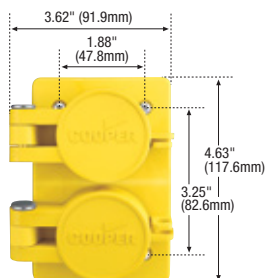

Straight blade devices

Complex environment straight blade devices

Product description

2-pole, 3-wire grounding
15A, 125V/AC
NEMA 5-15

14VV47

1547

60W47

60W47DPLX

Dimensional information: D-9

Specification information:

Watertight industrial plugs & connectors: D-36
Watertight industrial receptacles: D-36
Severe duty industrial plugs & connectors: D-37
Corrosion resistant auto grip industrial plugs & connectors: D-37

Plugs & connectors

Rating A	V/AC	NEMA	Description	Cord diameter	Color	Plug catalog no.	Connector catalog no.		
15	125	5-15	Watertight	0.30-0.65" (7.6-16.5mm)	Y	□ 14W47*	□ 15W47*	•	•
			Watertight	0.30-0.65" (7.6-16.5mm)	BK	□ 14W47BK*	□ 15W47BK*	•	•
			Severe duty	0.38-1.00" (9.7-25.4mm)	Y & BK	□ 1447*	□ 1547*	•	•
			Quick grip corrosion resistant	0.22-0.66" (5.6-16.8mm)	Y	□ AH5965CR	□ AH5969CR	•	•
			Auto grip corrosion resistant	0.33-0.66" (8.4-16.7mm)	Y	□ 5266NCR	□ 5269NCR	•	•

* Not Fed Spec

Receptacles, back & side wire

Rating A	V/AC	NEMA	Description	Color	Single receptacle catalog no.	Duplex receptacle catalog no.		
15	125	5-15	Watertight	Y	□ 60W47	□ 60W47DPLX	•	•
			Watertight	BK	□ 60W47BK	□ 60W47DPLXBK	•	•
			Corrosion resistant	Y	--	□ AH5262CRY	•	•
			Corrosion resistant	GY	--	□ AH5262CRGY	•	•
		5-15/ L5-15	Corrosion resistant combination locking & straight blade	Y	--	□ CR5792	•	•