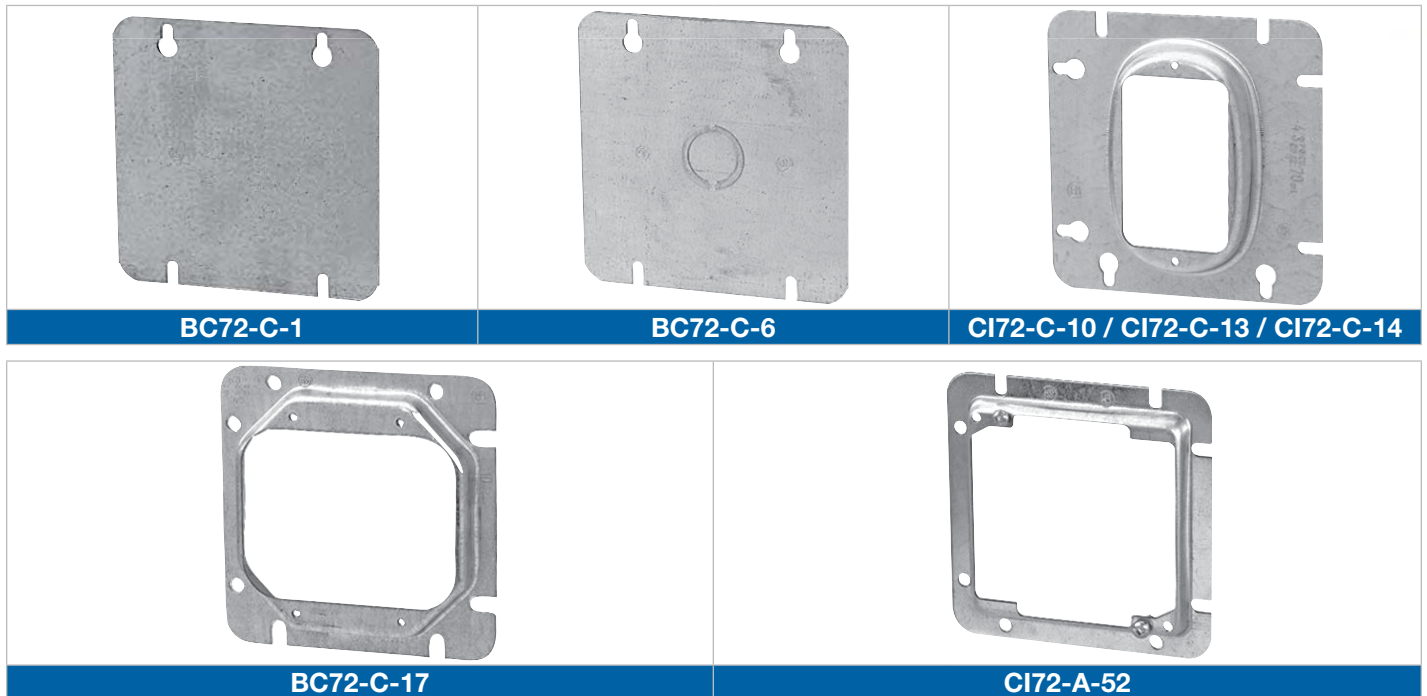

4-11/16 in. Square Boxes

Covers

Cat. No.	Description
Flat Covers	
BC72-C-1	Blank
BC72-C-6	With concentric 1/2 in. and 3/4 in. conduit knockout
Single Device Covers	
CI72-C-10	Raised 1/8 in. (1.7 cu. in.)
CI72-C-13	Raised 1/2 in. (4.3 cu. in.)
CI72-C-14	Raised 3/4 in. (6.2 cu. in.)
Two Device Covers	
BC72-C-17	Raised 1/2 in. (6.4 cu. in.)
Adaptors	
CI72-A-52	To install 4 in. square covers on 4-11/16 in. square boxes. Raised 1/4 in. (3.0 cu. in.)