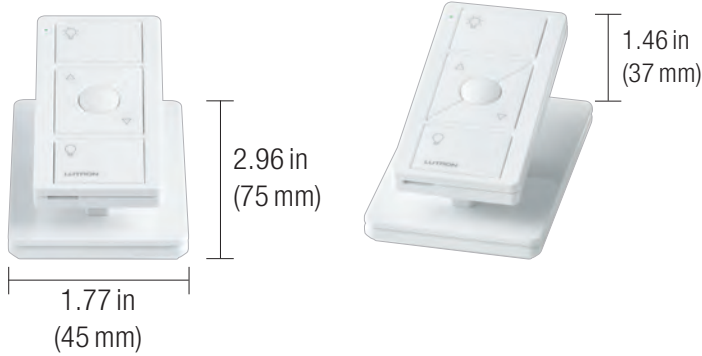

**Mounting options**

**Single pedestal for tabletops**

(L-PED1-)

**Dual pedestal for tabletops**

(L-PED2-)

**Triple pedestal for tabletops**

(L-PED3-)

**Quad pedestal for tabletops**

(L-PED4-)

**Wall-mount**

(no wallbox required)

Pico wireless remote mounted inside a 1-gang Claro® wallplate in White (CW-1-WH), with wallbox adapter (PICO-WBX-ADAPT)

Pico wireless remotes mounted inside a Pico double wallplate in Arctic White (LPFP-S2-TAW)