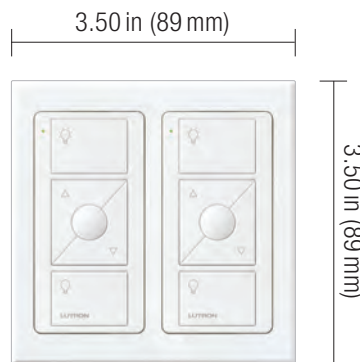

(L-PED4-)

**Wall-mount**

(no wallbox required)

Pico wireless remote mounted inside a 1-gang Claro® wallplate in White (CW-1-WH), with wallbox adapter (PICO-WBX-ADAPT)

Pico wireless remotes mounted inside a Pico double wallplate in Arctic White (LPFP-S2-TAW)