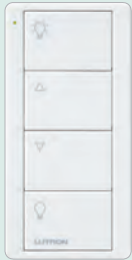

4-button zone wireless remotes

- On/off and raise/lower
- Light or shade icon labeling
- Custom labeling available

Pico wireless remotes

4-button zone

Light icon	PJ2-4B-G~~XX~~¹-L01
Light custom	PJ2-4B-G~~XX~~¹-EL1
Shade icon	PJ2-4B-G~~XX~~¹-S01
Shade custom	PJ2-4B-G~~XX~~¹-ES1

Caséta® Wireless Pico wireless remote PRO

4-button zone (dimming control)

Light icon	PJ2-4B-~~XX~~¹-L01P

1. **~~XX~~¹**: Available in Gloss White (WH), Black (BL), Ivory (IV), and Light Almond (LA)
2. **~~XXX~~²**: Available in Arctic White (TAW), and Black (TBL)
3. **~~XX~~³**: Available in Bright Chrome (BC), Satin Nickel (SN), and Satin Brass (SB)
4. **~~XXX~~⁴**: Available in Green Glass (GWH) and Clear Glass (CWH)
5. **~~XX~~⁵**: Available in Gloss White (WH) and Black (BL)

Accessories

Screw-mount kit

Mounting kit	PICO-SM-KIT

Kit recommended for stand-alone mounting, includes screws to be used for permanent mounting and/or mounting to non-smooth surfaces.

Wallbox adapter

Adapter	PICO-WBX-ADAPT

Adapter allows the Pico wireless remote to be installed over an existing wallbox.

Adapter to be used with Claro® wallplates.

Pico wallplates

Single wallplate	LPFP-S1-~~XXX~~²
Single wallplate	LPFP-S1-~~XX~~³
Single wallplate	LFGP-S1-~~XXX~~⁴
Double wallplate	LPFP-S2-~~XXX~~²
Double wallplate	LPFP-S2-~~XX~~³
Double wallplate	LFGP-S2-~~XXX~~⁴

Pico wallplates are designed to provide a clean architectural look, Pico wireless remotes mount flush with the wallplate. Wallplates include wallbox adapter.

Arctic White and Glass finish wallplates include white plastic trim adapter visible from side.

Black and metal finish wallplates include black plastic trim adapter, visible from side.

Tabletop pedestals

Single pedestal	L-PED1-~~XX~~⁵
Dual pedestal	L-PED2-~~XX~~⁵
Triple pedestal	L-PED3-~~XX~~⁵
Quad pedestal	L-PED4-~~XX~~⁵

Car visor clip

Clip	PICO-CAR-CLIP