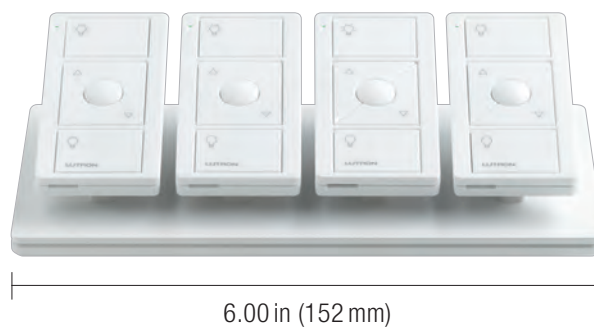

**Mounting options**

**Single pedestal for tabletops**

(L-PED1-)

**Dual pedestal for tabletops**

(L-PED2-)

**Triple pedestal for tabletops**

(L-PED3-)

**Quad pedestal for tabletops**

(L-PED4-)

**Wall-mount**

(no wallbox required)

Pico wireless remote mounted inside a 1-gang Claro® wallplate in White (CW-1-WH), with wallbox adapter (PICO-WBX-ADAPT)

Pico wireless remotes mounted inside a Pico double wallplate in Arctic White (LPFP-S2-TAW)