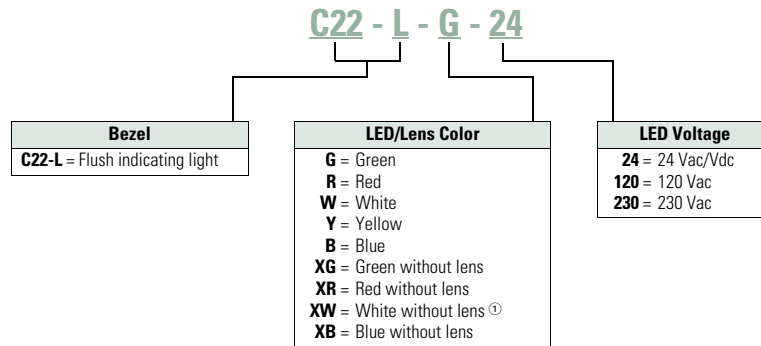

Protection Type

- IP67/IP69K
- NEMA 4X, 13

1

Catalog Number Selection

Catalog Number Selection is for illustrative purposes only and not to be used to create new catalog numbers.

Indicating Lights

Product Selection

Indicating Lights

C22-L-

Indicating Lights

Lens Color	LED Color	Voltage	Catalog Number
Green	Green	24 Vac/Vdc	C22-L-G-24
		120 Vac	C22-L-G-120
		230 Vac	C22-L-G-230
Red	Red	24 Vac/Vdc	C22-L-R-24
		120 Vac	C22-L-R-120
		230 Vac	C22-L-R-230
White	White	24 Vac/Vdc	C22-L-W-24
		120 Vac	C22-L-W-120
		230 Vac	C22-L-W-230
Yellow	White	24 Vac/Vdc	C22-L-Y-24
		120 Vac	C22-L-Y-120
		230 Vac	C22-L-Y-230
Blue	Blue	24 Vac/Vdc	C22-L-B-24
		120 Vac	C22-L-B-120
		230 Vac	C22-L-B-230
Without Lens	Green	24 Vac/Vdc	C22-L-XG-24
		120 Vac	C22-L-XG-120
		230 Vac	C22-L-XG-230
	Red	24 Vac/Vdc	C22-L-XR-24
		120 Vac	C22-L-XR-120
		230 Vac	C22-L-XR-230
	White	24 Vac/Vdc	C22-L-XW-24
		120 Vac	C22-L-XW-120
		230 Vac	C22-L-XW-230
	Blue	24 Vac/Vdc	C22-L-XB-24
		120 Vac	C22-L-XB-120
		230 Vac	C22-L-XB-230