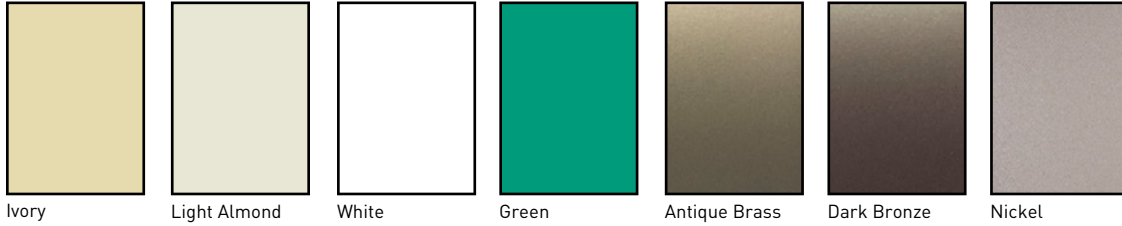

Color Selection Chart

Devices & Plastic Wall Plate Colors

Ivory Light Almond White Green Antique Brass Dark Bronze Nickel

Black Blue Brown Gray Orange Red

See specific device and wall plate catalog charts for particular color availabilities.