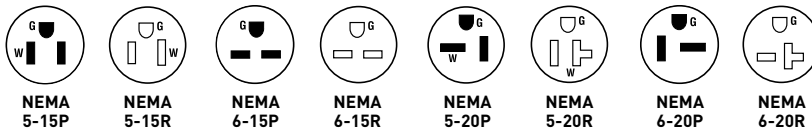

STRAIGHT BLADE PLUGS & CONNECTORS

IP20
Suitability

Flanged Inlets & Outlets 2 Pole, 3 Wire Grounding 15 & 20A, 125 & 250V

Features

- All thermoplastic construction, provides excellent impact and chemical resistance.
- Available in Gray or Black.
- NEMA configuration molded on flange, easy field identification.

CATALOG NUMBER	RATING		DESCRIPTION	NEMA CONFIG. NO.	3rd PARTY COMPLIANCE	
	A.	V.			UL498	FSUL WC596
FLANGED INLETS & OUTLETS – GRAY						
5278SS	15	125	Inlet, Gray	5-15P	•	•
5279SS	15	125	Outlet, Gray	5-15R	•	•
5378SS	20	125	Inlet, Gray	5-20P	•	•
5379SS	20	125	Outlet, Gray	5-20R	•	•
5678SS	15	250	Inlet, Gray	6-15P	•	•
5679SS	15	250	Outlet, Gray	6-15R	•	•
5478SS	20	250	Inlet, Gray	6-20P	•	•
5479SS	20	250	Outlet, Gray	6-20R	•	•

CATALOG NUMBER	RATING		DESCRIPTION	NEMA CONFIG. NO.	3rd PARTY COMPLIANCE	
	A.	V.			UL498	FSUL WC596
FLANGED INLETS & OUTLETS – BLACK						
5278SSBK	15	125	Inlet, Black	5-15P	•	•
5279SSBK	15	125	Outlet, Black	5-15R	•	•

Color Selection Chart

Devices & Plastic Wall Plate Colors

Ivory Light Almond White Green Antique Brass Dark Bronze Nickel

Black Blue Brown Gray Orange Red

See specific device and wall plate catalog charts for particular color availabilities.