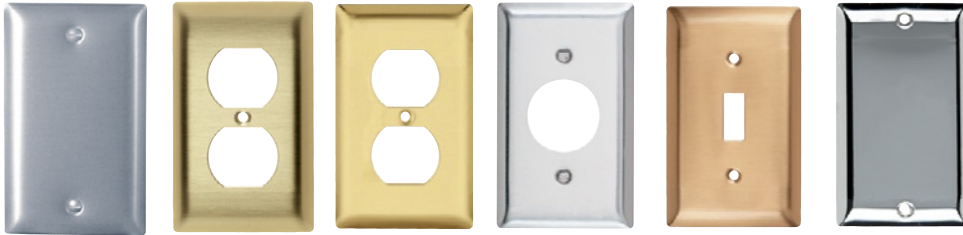

CATALOG NUMBER	DESCRIPTION
WEATHERPROOF COVER FOR FLANGED DEVICES	
WPG1	Weatherproof Cover for Flanged Inlets and Outlets

For further information consult the Weatherproof Section O.

DEVICES & WALL PLATES

Color Selection Chart

Devices & Plastic Wall Plate Colors

Ivory Light Almond White Green Antique Brass Dark Bronze Nickel

Black Blue Brown Gray Orange Red

See specific device and wall plate catalog charts for particular color availabilities.

Metal Wall Plates

Metal Finish

Aluminum Brass (Brushed) Polished Brass Stainless Steel Brushed Bronze Chrome

Custom Metal Wall Plates Paint Finish Colors

Paint Color

Orange Green Gray Yellow Glossy Black Brown White