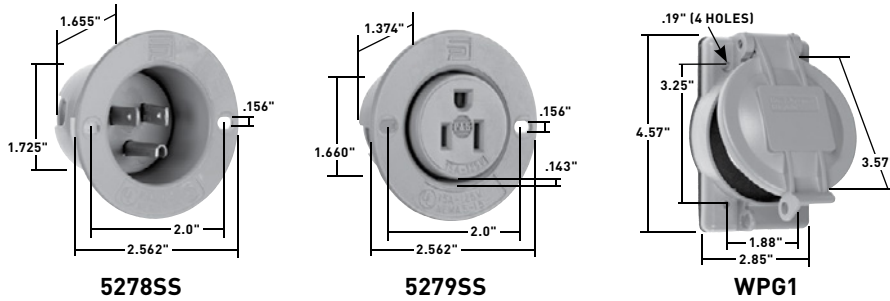

STRAIGHT BLADE PLUGS & CONNECTORS

IP20
Suitability

Flanged Inlets & Outlets 2 Pole, 3 Wire Grounding 15 & 20A, 125 & 250V

Features

- All thermoplastic construction, provides excellent impact and chemical resistance.
- Available in Gray or Black.
- NEMA configuration molded on flange, easy field identification.

CATALOG NUMBER	RATING		DESCRIPTION	NEMA CONFIG. NO.	3rd PARTY COMPLIANCE	
	A.	V.			UL498	FSUL WC596
FLANGED INLETS & OUTLETS – GRAY						
5278SS	15	125	Inlet, Gray	5-15P	•	•
5279SS	15	125	Outlet, Gray	5-15R	•	•
5378SS	20	125	Inlet, Gray	5-20P	•	•
5379SS	20	125	Outlet, Gray	5-20R	•	•
5678SS	15	250	Inlet, Gray	6-15P	•	•
5679SS	15	250	Outlet, Gray	6-15R	•	•
5478SS	20	250	Inlet, Gray	6-20P	•	•
5479SS	20	250	Outlet, Gray	6-20R	•	•

CATALOG NUMBER	RATING		DESCRIPTION	NEMA CONFIG. NO.	3rd PARTY COMPLIANCE	
	A.	V.			UL498	FSUL WC596
FLANGED INLETS & OUTLETS – BLACK						
5278SSBK	15	125	Inlet, Black	5-15P	•	•
5279SSBK	15	125	Outlet, Black	5-15R	•	•

Features

- Glass-filled polycarbonate, impact- and corrosion-resistant.
- Stainless steel hardware.
- Molded-in flat surface label area.
- OSHA lock-out/tag-out provision molded-in.
- Accepts competitor inlets and outlets.