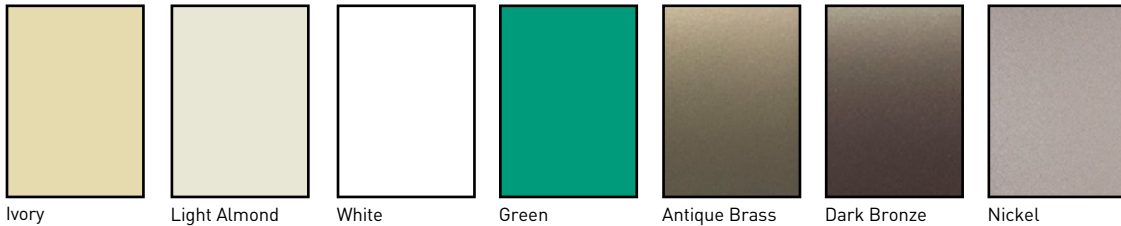

CATALOG NUMBER	RATING		COLOR	NEMA CONFIG. NO.	3rd PARTY COMPLIANCE		
	A.	V.			UL498	FSUL WC596	C22.2 No. 42
DUPLIX RECEPTACLES BACK & SIDE WIRE							
CRB5262I	15	125	Ivory	5-15R	•	•	•
CRB5262W	15	125	White	5-15R	•	•	•
CRB5262	15	125	Brown	5-15R	•	•	•
CRB5262GRY	15	125	Gray	5-15R	•	•	•
CRB5262BK	15	125	Black	5-15R	•	•	•
CRB5262RED	15	125	Red	5-15R	•	•	•
CRB5262LA	15	125	Light Almond	5-15R	•	•	•
CRB5362I	20	125	Ivory	5-20R	•	•	•
CRB5362W	20	125	White	5-20R	•	•	•
CRB5362	20	125	Brown	5-20R	•	•	•
CRB5362GRY	20	125	Gray	5-20R	•	•	•
CRB5362BK	20	125	Black	5-20R	•	•	•
CRB5362RED	20	125	Red	5-20R	•	•	•
CRB5362LA	20	125	Light Almond	5-20R	•	•	•

2 Pole, 3 Wire

STRAIGHT BLADE RECEPTACLES

For Bulk Packaging Solutions consult factory.

DEVICES & WALL PLATES

Color Selection Chart

Devices & Plastic Wall Plate Colors

Ivory Light Almond White Green Antique Brass Dark Bronze Nickel

Black Blue Brown Gray Orange Red

See specific device and wall plate catalog charts for particular color availabilities.

Metal Wall Plates

Metal Finish

Aluminum Brass (Brushed) Polished Brass Stainless Steel Brushed Bronze Chrome