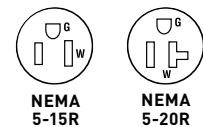

2 Pole, 3 Wire

STRAIGHT BLADE RECEPTACLES

For Bulk Packaging Solutions consult factory.