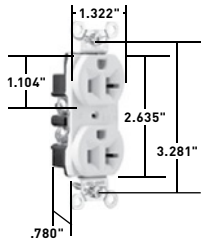

STRAIGHT BLADE RECEPTACLES

Construction Specification Grade Receptacles 15 & 20A, 125V

CRB5362I

Features

- Corrosion-resistant, plated steel strap locked in to face and back body to resist pulling away from face/body assembly.
- .032 inch thick, brass, triple-wipe power contacts for lasting retention.
- Easily accessed break-off, line-contact connecting tab for fast, easy split-circuit wiring.
- Impact-resistant nylon face and thermoplastic back body.
- 8 hole internal screw-pressure-plate back wire terminals accept #10 – 14 AWG solid or stranded copper or copper-clad conductors.
- Terminal compartments isolated from each other for positive conductor containment.
- Tri-drive terminal and mounting screws.
- Auto-ground clip assures positive ground.

CATALOG NUMBER	RATING		COLOR	NEMA CONFIG. NO.	3rd PARTY COMPLIANCE		
	A.	V.			UL498	FSUL WC596	C22.2 No. 42
DUPLIX RECEPTACLES BACK & SIDE WIRE							
CRB5262I	15	125	Ivory	5-15R	•	•	•
CRB5262W	15	125	White	5-15R	•	•	•
CRB5262	15	125	Brown	5-15R	•	•	•
CRB5262GRY	15	125	Gray	5-15R	•	•	•
CRB5262BK	15	125	Black	5-15R	•	•	•
CRB5262RED	15	125	Red	5-15R	•	•	•
CRB5262LA	15	125	Light Almond	5-15R	•	•	•
CRB5362I	20	125	Ivory	5-20R	•	•	•
CRB5362W	20	125	White	5-20R	•	•	•
CRB5362	20	125	Brown	5-20R	•	•	•
CRB5362GRY	20	125	Gray	5-20R	•	•	•
CRB5362BK	20	125	Black	5-20R	•	•	•
CRB5362RED	20	125	Red	5-20R	•	•	•
CRB5362LA	20	125	Light Almond	5-20R	•	•	•