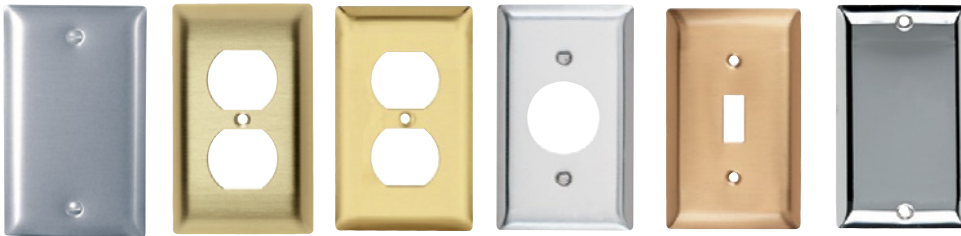

STRAIGHT BLADE RECEPTACLES

Construction Specification Grade Receptacles 15 & 20A, 125V

CRB5362I

Features

- Corrosion-resistant, plated steel strap locked in to face and back body to resist pulling away from face/body assembly.
- .032 inch thick, brass, triple-wipe power contacts for lasting retention.
- Easily accessed break-off, line-contact connecting tab for fast, easy split-circuit wiring.
- Impact-resistant nylon face and thermoplastic back body.
- 8 hole internal screw-pressure-plate back wire terminals accept #10 – 14 AWG solid or stranded copper or copper-clad conductors.
- Terminal compartments isolated from each other for positive conductor containment.
- Tri-drive terminal and mounting screws.
- Auto-ground clip assures positive ground.

CATALOG NUMBER	RATING		COLOR	NEMA CONFIG. NO.	3rd PARTY COMPLIANCE		
	A.	V.			UL498	FSUL WC596	C22.2 No. 42
DUPLIX RECEPTACLES BACK & SIDE WIRE							
CRB5262I	15	125	Ivory	5-15R	•	•	•
CRB5262W	15	125	White	5-15R	•	•	•
CRB5262	15	125	Brown	5-15R	•	•	•
CRB5262GRY	15	125	Gray	5-15R	•	•	•
CRB5262BK	15	125	Black	5-15R	•	•	•
CRB5262RED	15	125	Red	5-15R	•	•	•
CRB5262LA	15	125	Light Almond	5-15R	•	•	•
CRB5362I	20	125	Ivory	5-20R	•	•	•
CRB5362W	20	125	White	5-20R	•	•	•
CRB5362	20	125	Brown	5-20R	•	•	•
CRB5362GRY	20	125	Gray	5-20R	•	•	•
CRB5362BK	20	125	Black	5-20R	•	•	•
CRB5362RED	20	125	Red	5-20R	•	•	•
CRB5362LA	20	125	Light Almond	5-20R	•	•	•

2 Pole, 3 Wire

STRAIGHT BLADE RECEPTACLES

For Bulk Packaging Solutions consult factory.

DEVICES & WALL PLATES

Color Selection Chart

Devices & Plastic Wall Plate Colors

Ivory Light Almond White Green Antique Brass Dark Bronze Nickel

Black Blue Brown Gray Orange Red

See specific device and wall plate catalog charts for particular color availabilities.

Metal Wall Plates

Metal Finish

Aluminum Brass (Brushed) Polished Brass Stainless Steel Brushed Bronze Chrome