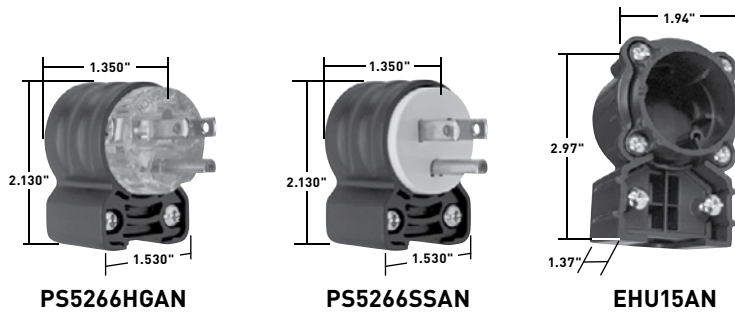

# STRAIGHT BLADE PLUGS & CONNECTORS

**IP20**  
Suitability

**Extra-Hard Use (EHU) Angled Devices** 2 Pole, 3 Wire Grounding 15 & 20A, 125 & 250V

## Features

- Angle plugs and adapters both allow for 4-position face rotation.
- Tri-drive assembly and cord-grip screws are standard on all angle adapters.
- Angle adapter (sold separately as catalog number EHU15AN) will accommodate all Pass & Seymour EHU-style Straight Blade plugs and connectors on a retrofit basis. Simply remove the straight handle body from the plug or connector face assembly, and replace with the angle adapter.

CATALOG NUMBER	RATING		DESCRIPTION	CORD DIAMETER	NEMA CONFIG. NO.	3rd PARTY COMPLIANCE		
	A.	V.				UL498	FSUL WC596	CSB C22.2 No. 42
<b>EHU – HOSPITAL GRADE</b>								
PS5266HGAN	15	125	Plug, Black & Clear	.320"-.655"	5-15P	•	•	•
PS5366HGAN	20	125	Plug, Black & Clear	.320"-.655"	5-20P	•	•	•
PS5666HGAN	15	250	Plug, Black & Clear	.320"-.655"	6-15P	•	•	•
PS5466HGAN	20	250	Plug, Black & Clear	.320"-.655"	6-20P	•	•	•
<b>EHU – SPECIFICATION GRADE</b>								
PS5266SSAN	15	125	Plug, Black & White	.320"-.655"	5-15P	•	•	•
PS5366SSAN	20	125	Plug, Black & White	.320"-.655"	5-20P	•	•	•
PS5666SSAN	15	250	Plug, Black & White	.320"-.655"	6-15P	•	•	•
PS5466SSAN	20	250	Plug, Black & White	.320"-.655"	6-20P	•	•	•

CATALOG NUMBER	DESCRIPTION
<b>ACCESSORIES</b>	
EHU15AN	15 & 20A EHU Straight Blade, Right Angle Adapter

STRAIGHT BLADE PLUGS & CONNECTORS