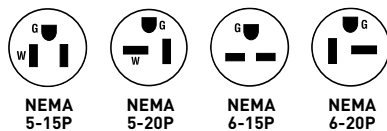

STRAIGHT BLADE PLUGS & CONNECTORS