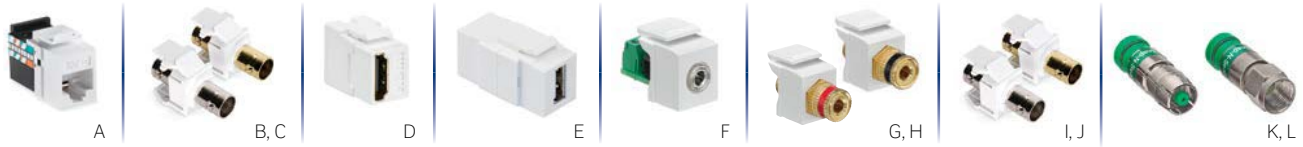

Data & AV Connectors

Data and AV Connectors		
Description	Application	Cat. No.
QuickPort® Cat 5 Connector	Voice & low-speed data	41108-R*5
QuickPort® Cat 3 Connector	Voice & low-speed data	41108-R*3
[A] QuickPort® GigaMax® Cat 5e Connector	High-speed data	5G108-R*5
QuickPort® Voice Grade 6-Conductor Connector	Voice	41106-R*6
QuickPort® Voice Grade 8-Conductor Connector	Voice	41108-R*8
[B] QuickPort® BNC Bulkhead Module, standard	CCTV & video	41084-B*F
[C] QuickPort® BNC Bulkhead Module, gold plated	CCTV & video	40832-0B°
[D] QuickPort® HDMI® Passthrough	TV, DVD, satellite, & home theater	40834-00#
QuickPort® S-Video Feedthrough	Enhanced video streams	40734-CV~
[E] QuickPort® USB A-A Connector, feedthrough	Computers & peripherals	40835-00~
[F] QuickPort® 3.5 mm Stereo, screw terminal	Computer audio	40839-S-S
[G] QuickPort® F-Connector, standard, 3.0 GHz	TV, DVD, satellite, & home theater	41084-F*F
[H] QuickPort® F-Connector, gold plated, 3.0 GHz	TV, DVD, satellite, & home theater	40831-0B°
QuickPort® RCA to 110	Advanced audio & video	40735-Rx†
QuickPort® RCA w/ black stripe	Advanced audio & video	40830-B*E
QuickPort® RCA w/ red stripe	Advanced audio & video	40830-B*R
QuickPort® RCA w/ yellow stripe [△]	Advanced audio & video	40830-B*Y
QuickPort® RCA w/ green stripe	Advanced audio & video	40830-B-V
QuickPort® RCA w/ blue stripe	Advanced audio & video	40830-B-L
QuickPort® Banana Jack Adapter, gold plated w/ black stripe	Advanced audio	40837-B*E
QuickPort® Banana Jack Adapter, gold plated w/ red stripe	Advanced audio	40837-B*R
[I] QuickPort® Binding Post Adapter, gold plated w/ black stripe	Advanced audio	40833-B*E
[J] QuickPort® Binding Post Adapter, gold plated w/ red stripe	Advanced audio	40833-B*R
QuickPort® Snap-in Blank Module	Secures unused ports	41084-B*B
[K] RCA Compression Connector (colored rings included)	CCTV & video	40985-CRU
[L] Compression F-Connector	CCTV & video	40985-CPF