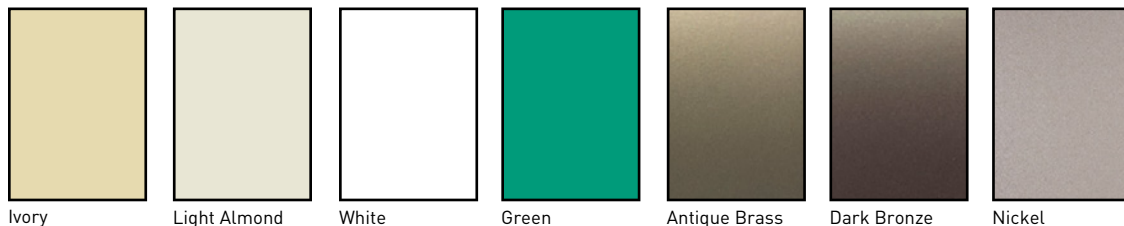

STRAIGHT BLADE PLUGS & CONNECTORS

DEVICES & WALL PLATES

Color Selection Chart

Devices & Plastic Wall Plate Colors

Ivory Light Almond White Green Antique Brass Dark Bronze Nickel

Black Blue Brown Gray Orange Red