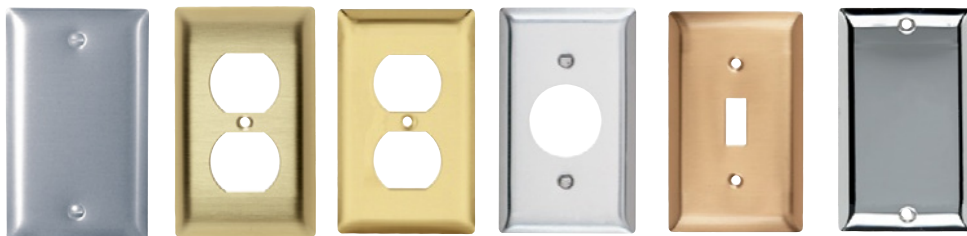

STRAIGHT BLADE PLUGS & CONNECTORS

IP20
Suitability

Medium-Duty Devices 2 Pole, 3 Wire Grounding 15 & 20A, 125 & 250V

Features

- All nylon construction, provides excellent impact and chemical resistance.
- Simple turn and twist assembly for quick installation.
- Ready-to-wire from factory, saves time and money.
- All black, perfect for stage and entertainment applications.
- Internal finger grips automatically adjust to securely grip the cord jacket.

Features

- All nylon construction.
- Termination saddle clamps securely capture stranded wires.
- All yellow, perfect for high-visibility cords.
- External cord grips are one-size-fits-all, no inserts or flipping the clamps to fit the proper cord OD.

STRAIGHT BLADE PLUGS & CONNECTORS

DEVICES & WALL PLATES

Color Selection Chart

Devices & Plastic Wall Plate Colors

Ivory Light Almond White Green Antique Brass Dark Bronze Nickel

Black Blue Brown Gray Orange Red

See specific device and wall plate catalog charts for particular color availabilities.

Metal Wall Plates

Metal Finish

Aluminum Brass (Brushed) Polished Brass Stainless Steel Brushed Bronze Chrome

Custom Metal Wall Plates Paint Finish Colors