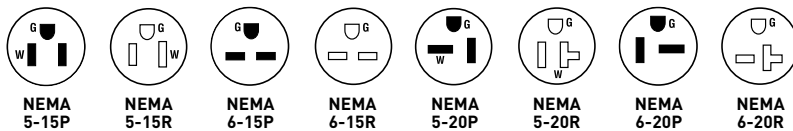

STRAIGHT BLADE PLUGS & CONNECTORS

IP20
Suitability

Medium-Duty Devices 2 Pole, 3 Wire Grounding 15 & 20A, 125 & 250V

Features

- All nylon construction, provides excellent impact and chemical resistance.
- Simple turn and twist assembly for quick installation.
- Ready-to-wire from factory, saves time and money.
- All black, perfect for stage and entertainment applications.
- Internal finger grips automatically adjust to securely grip the cord jacket.

CATALOG NUMBER	RATING		DESCRIPTION	CORD DIAMETER	NEMA CONFIG. NO.	3rd PARTY COMPLIANCE
	A.	V.				cULus UL498
DEAD FRONT PLUGS & CONNECTORS						
5276BK	15	125	Plug, Black	.230"-.655"	5-15P	•
5296BK	15	125	Connector, Black	.230"-.655"	5-15R	•
5765BK	20	125	Plug, Black	.230"-.655"	5-20P	•
5374BK	20	125	Connector, Black	.230"-.655"	5-20R	•
5666BK	15	250	Plug, Black	.230"-.655"	6-15P	•
5669BK	15	250	Connector, Black	.230"-.655"	6-15R	•
5864BK	20	250	Plug, Black	.230"-.655"	6-20P	•
5866BK	20	250	Connector, Black	.230"-.655"	6-20R	•

Features

- All nylon construction.
- Termination saddle clamps securely capture stranded wires.
- All yellow, perfect for high-visibility cords.
- External cord grips are one-size-fits-all, no inserts or flipping the clamps to fit the proper cord OD.

CATALOG NUMBER	RATING		DESCRIPTION	CORD DIAMETER	NEMA CONFIG. NO.	3rd PARTY COMPLIANCE
	A.	V.				cULus
MEDIUM-DUTY PLUGS & CONNECTORS						
4867Y	15	125	Plug, Yellow	.250-.600"	5-15P	•
4887Y	15	125	Connector, Yellow	.250-.600"	5-15R	•