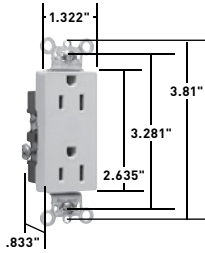

STRAIGHT BLADE RECEPTACLES

Specification Grade Decorator Receptacles 15 & 20A, 125 & 250V

262421

Features

- Corrosion-resistant, plated steel strap locked into assembly to prohibit strap from bending away from body.
- One-piece, brass, triple-wipe power contacts for lasting retention.
- Heavy-duty compact design for easier installation and long lasting performance.
- Easily accessed break-off, line-contact connecting tab for fast, easy split-circuit wiring.
- Impact-resistant nylon face.
- Terminal compartments isolated from each other for positive conductor containment.
- Side wire accepts #14 – #10 AWG solid or stranded wire.
- All devices fit standard #26 opening wall plate.
- Tri-drive terminal and mounting screws.
- Auto-ground clip assures positive ground.

CATALOG NUMBER	RATING		COLOR	NEMA CONFIG. NO.	3rd PARTY COMPLIANCE		
	A.	V.			UL498	FSUL WC596	cUL/CSA
DUPLEX RECEPTACLES SIDE WIRE ONLY							
262421	15	125	Ivory	5-15R	•	•	•
26242W	15	125	White	5-15R	•	•	•
26242	15	125	Brown	5-15R	•	•	•
26242GRY	15	125	Gray	5-15R	•	•	•
26242BK	15	125	Black	5-15R	•	•	•
26242RED	15	125	Red	5-15R	•	•	•
263421	20	125	Ivory	5-20R	•	•	•
26342W	20	125	White	5-20R	•	•	•
26342	20	125	Brown	5-20R	•	•	•
26342GRY	20	125	Gray	5-20R	•	•	•
26342BK	20	125	Black	5-20R	•	•	•
26342RED	20	125	Red	5-20R	•	•	•