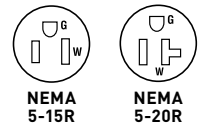

STRAIGHT BLADE RECEPTACLES

Specification Grade Decorator Receptacles 15 & 20A, 125 & 250V

262421

Features

- Corrosion-resistant, plated steel strap locked into assembly to prohibit strap from bending away from body.
- One-piece, brass, triple-wipe power contacts for lasting retention.
- Heavy-duty compact design for easier installation and long lasting performance.
- Easily accessed break-off, line-contact connecting tab for fast, easy split-circuit wiring.
- Impact-resistant nylon face.
- Terminal compartments isolated from each other for positive conductor containment.
- Side wire accepts #14 – #10 AWG solid or stranded wire.
- All devices fit standard #26 opening wall plate.
- Tri-drive terminal and mounting screws.
- Auto-ground clip assures positive ground.

CATALOG NUMBER	RATING		COLOR	NEMA CONFIG. NO.	3rd PARTY COMPLIANCE		
	A.	V.			UL498	FSUL WC596	cUL/CSA
DUPLEX RECEPTACLES SIDE WIRE ONLY							
262421	15	125	Ivory	5-15R	•	•	•
26242W	15	125	White	5-15R	•	•	•
26242	15	125	Brown	5-15R	•	•	•
26242GRY	15	125	Gray	5-15R	•	•	•
26242BK	15	125	Black	5-15R	•	•	•
26242RED	15	125	Red	5-15R	•	•	•
263421	20	125	Ivory	5-20R	•	•	•
26342W	20	125	White	5-20R	•	•	•
26342	20	125	Brown	5-20R	•	•	•
26342GRY	20	125	Gray	5-20R	•	•	•
26342BK	20	125	Black	5-20R	•	•	•
26342RED	20	125	Red	5-20R	•	•	•

2 Pole, 3 Wire

For Bulk Packaging Solutions consult factory.

All devices listed on this page conform to NEMA WD-1 and WD-6.

DEVICES & WALL PLATES

Color Selection Chart

Devices & Plastic Wall Plate Colors

Ivory Light Almond White Green Antique Brass Dark Bronze Nickel