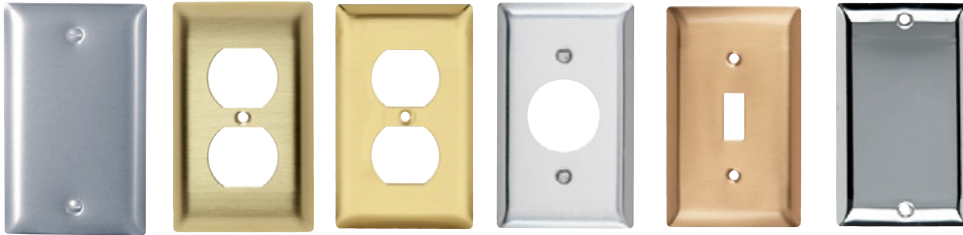

SPECIALTIES

Screws & Screwdrivers

DESCRIPTION	COLOR OR FINISH	CATALOG NUMBER
STANDARD & INTERCHANGEABLE WALL PLATE SCREWS		
Oval Head Milled Slot 5/16" long, 6 x 32 Thread  Standard size for Decorator Wall Plates.	Ivory White Brown Gray Light Almond Stainless	509I 509W 509 509GRY 509LA 509S
Oval Head Milled Slot 1/2" long, 6 x 32 Thread  Standard size for Duplex Receptacles and Toggle Switch Wall Plates.	Ivory White Brown Brass Stainless	510I 510W 510 510BR 510S
Oval Head Milled Slot 3/4" long, 6 x 32 Thread  Standard size for Blank Box Mounted Wall Plates.	Ivory White Brown Light Almond Stainless	511I 511W 511 511LA 511S
Oval Head Milled Slot 1" long, 6 x 32 Thread  Standard size for Blank Box Mounted Wall Plates.	Ivory White Brown Light Almond Stainless	512I 512W 512 512LA 512S
Oval Head Milled Slot 1-1/2" long, 6 x 32 Thread 	Ivory White Brown Light Almond Stainless	513I 513W 513 513LA 513S

DESCRIPTION	FINISH	CATALOG NUMBER
NYLON SCREWS FOR STANDARD AND INTERCHANGEABLE WALL PLATES		
Oval Head Standard Slot 1/2" long, 6 x 32 Thread 	Ivory	528I

Notes:

- Specify screws by catalog number to designate type of screw, thread, length, color or finish required.
- Screws are available by the box only.
- Order by number of boxes...not by the quantity of screws.
- Each box contains 100 screws.
- Metal screws are available with special finishes and can be painted.

DEVICES & WALL PLATES

Color Selection Chart

Devices & Plastic Wall Plate Colors

Ivory Light Almond White Green Antique Brass Dark Bronze Nickel

Black Blue Brown Gray Orange Red

See specific device and wall plate catalog charts for particular color availabilities.

Metal Wall Plates

Metal Finish

Aluminum Brass (Brushed) Polished Brass Stainless Steel Brushed Bronze Chrome

Custom Metal Wall Plates Paint Finish Colors

Paint Color

Orange Green Gray Yellow Glossy Black Brown White