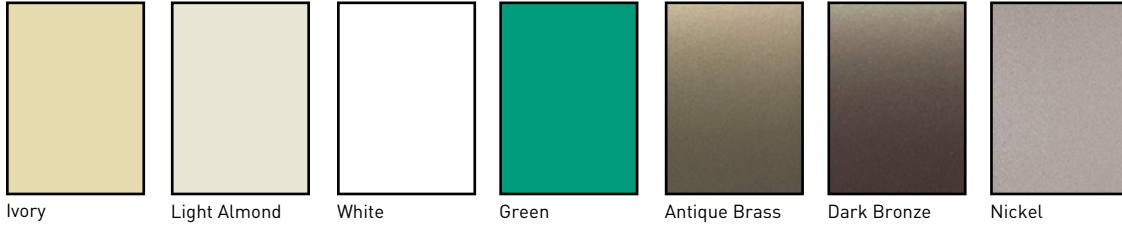

DESCRIPTION	FINISH	CATALOG NUMBER
NYLON SCREWS FOR STANDARD AND INTERCHANGEABLE WALL PLATES		
Oval Head Standard Slot 1/2" long, 6 x 32 Thread 	Ivory	528I

Notes:

- Specify screws by catalog number to designate type of screw, thread, length, color or finish required.
- Screws are available by the box only.
- Order by number of boxes...not by the quantity of screws.
- Each box contains 100 screws.
- Metal screws are available with special finishes and can be painted.

DEVICES & WALL PLATES

Color Selection Chart

Devices & Plastic Wall Plate Colors

Ivory Light Almond White Green Antique Brass Dark Bronze Nickel

Black Blue Brown Gray Orange Red

See specific device and wall plate catalog charts for particular color availabilities.