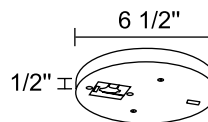

Low Voltage Monopoint Adapter

R58WH, R58BL, R58SL
Monopoint Adapter for T537, T538 or Trac-Lites R Series Low-Voltage Power Packs. Mounts directly to outlet box. Adapter is offset to accept all Power Pack styles. Power Pack latch locks in detent.

Product specifications subject to change without notice.