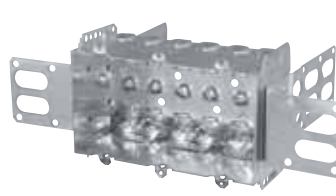

Steel Stud Boxes

Device Boxes

CI3102-LSSAX

CI3102-SSX

CI1204-3/4-SSX-HV

CI2104-LSSAX

CI2104-LSSA-2X

CI2104-LSSX

CI2104-LSS1X-1

CI2104-LSS2X-1

CI2104-LSS3X-1

CI2104-LSS-2X

CI2104-LSS-3X

CISSX-6

Cat. No.	Volume (Cu. in.)	Width (in.)	Features	Knockouts			Pryouts
			Clamps	1/2 in. ends	1/2 in. bottom	3/4 in. ends	ends
<b>Device Boxes — 2 in. Deep — Gangable — 3 in. High</b>							
CI3102-LSSAX	12.0	2	loomex/BX	-	-	-	4
CI3102-SSX	12.0	2	-	2	-	-	-
<b>Device Boxes — 2-1/2 in. Deep — Pre-Ganged — 3 in. High</b>							
CI1204-3/4-SSX-HV	16.0	2	-	-	-	2	-
CI2104-LSSAX	12.5	2	loomex/BX	-	-	-	4
CI2104-LSSA-2X	25.0	3-3/4	loomex/BX	-	-	-	8
CI2104-LSSA-3X	37.5	5-1/2	loomex/BX	-	-	-	12
CI2104-LSSX	12.5	2	loomex/BX	-	-	-	4
CI2104-LSS1X-1	12.5	2	loomex/BX	-	-	-	4
CI2104-LSS2X-1	25.0	3-3/4	loomex/BX	-	-	-	8
CI2104-LSS3X-1	37.5	5-1/2	loomex/BX	-	-	-	12
CI2104-LSS2X	25.0	3-3/4	loomex/BX	-	-	-	8
CI2104-LSS3X	37.5	5-1/2	loomex/BX	-	-	-	12

Cat. No.	Description
<b>Support Brackets</b>	
CISSX-6	Support bracket extension for 6 in. metal stud