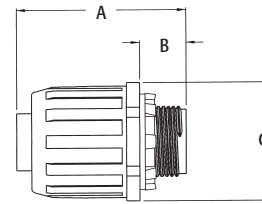

SNAP²IT[®] Non-Metallic Connectors

LIQUID TIGHT

For use with non-metallic liquid-tight conduit, type B only. Push on installation. Produced from UV rated plastic for long outdoor life.

FEATURES AND BENEFITS

- Competitively priced
- Fast and easy installation
- Provides a super-secure, liquid-tight seal

CATALOG NUMBER	UPC/DCI/NAED MFG #018997	TRADE SIZE	KO SIZE	UNIT PKG	STD PKG	DIM A	DIM B	DIM C
NMLT5	54576	1/2	1/2	25	100	2.376	.619	1.420
NMLT7	54577	3/4	3/4	10	50	2.425	.670	1.664
NMLT10	54102	1	1	5	25	2.530	.708	1.856

PATENTED.

**PUSHES
onto conduit!
NO TOOLS**

Scan For Video

INSTALLATION INSTRUCTIONS

No tools required! To install, simply **PUSH ON** to conduit. That's it!

90° SNAP²IT[®] Non-Metallic Connectors

For use with non-metallic liquid-tight conduit, type B only. Push on installation. Produced from UV rated plastic for long outdoor life.

Fast and easy installation (see above).

CATALOG NUMBER	UPC/DCI/NAED MFG #018997	TRADE SIZE	KO SIZE	UNIT PKG	STD PKG	DIM A	DIM B	DIM C
NMLT905	54578	1/2	1/2	10	50	2.331	.605	3.389
NMLT907	54579	3/4	3/4	10	50	2.682	.670	3.645
NMLT9010	54104	1	1	5	25	2.874	.708	4.107