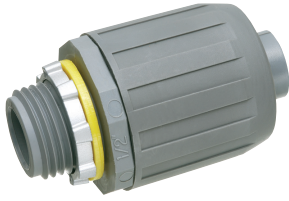

SNAP²IT[®] Non-Metallic Connectors

LIQUID TIGHT

For use with non-metallic liquid-tight conduit, type B only. Push on installation. Produced from UV rated plastic for long outdoor life.

FEATURES AND BENEFITS

- Competitively priced
- Fast and easy installation
- Provides a super-secure, liquid-tight seal

CATALOG NUMBER	UPC/DCI/NAED MFG #018997	TRADE SIZE	KO SIZE	UNIT PKG	STD PKG	DIM A	DIM B	DIM C
NMLT5	54576	1/2	1/2	25	100	2.376	.619	1.420
NMLT7	54577	3/4	3/4	10	50	2.425	.670	1.664
NMLT10	54102	1	1	5	25	2.530	.708	1.856

PATENTED.

**PUSHES
onto conduit!
NO TOOLS**

Scan For Video

INSTALLATION INSTRUCTIONS

No tools required! To install, simply **PUSH ON** to conduit. That's it!

90° SNAP²IT[®] Non-Metallic Connectors

For use with non-metallic liquid-tight conduit, type B only. Push on installation. Produced from UV rated plastic for long outdoor life.