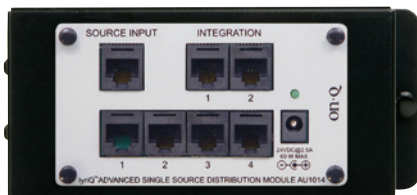

AU1014 lyriQ Advanced Single Source Distribution Module

AU1014

LYRIQ ADVANCED SINGLE SOURCE DISTRIBUTION MODULE

Distributes one source of analog audio and a single source of digital audio to multiple locations in the home.

Notes: Power supply required (see page 41).
[See page 106 for more information about lyriQ Audio Systems.]
3" H X 6.5" W