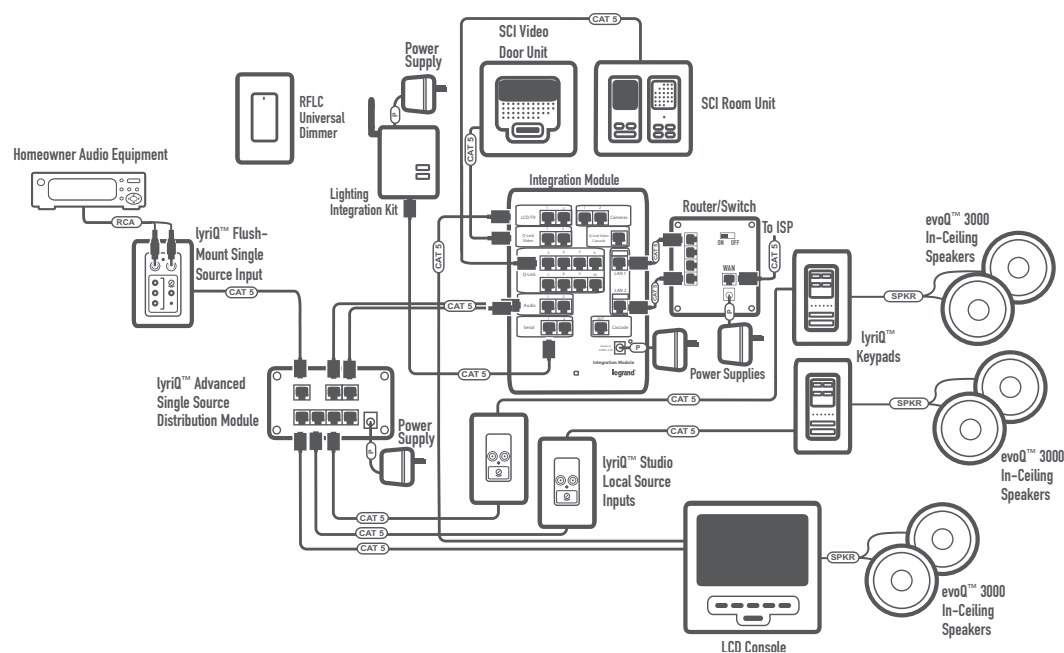

PREMIUM UNITY HOME SYSTEM

Bill Of Materials

This Unity Home System provides three rooms of audio, a full Selective Call Intercom System, two cameras, lighting control and two versatile viewing options.

PRODUCT	PART #	QUANTITY	PAGE
Integration Module	HA6001	1	80
LCD Console with lyriQ	HA5009-WH	1	84
lyriQ Local Source Input in Studio Design	AU5008-WH	2	99
lyriQ Keypad in Studio Design	AU5009-WH	2	100
6.5" 3000 Series In-Ceiling Speaker	MS3650	3	118
lyriQ Advanced Single Source Distribution Module	AU1014	1	80
lyriQ Flush-Mount Single Source Input	AU1004-WH	1	99
4-Port Ethernet Router/Switch	DA1004	1	53
Selective Call Video Door Unit	IC5003-AB	1	139
Selective Call Room Unit	IC5000-WH	1	139
In-Wall Universal Dimmer	DRD4-W	1	156
1-Gang Studio Wallplate	WP5001	1	35
Unity RS232 Lighting Interface	LC2354	1	96
24v 120 W Power Supply Kit	PW1120	1	29
Power Supply for Router	PW7760	1	30
1-Gang Studio Wallplate	WP5001	5	26
Plug-in Lamp Module	MRP6-W	1	159
Unity RS232 Lighting Interface	LC2354	1	81
24 V, 120 W Power Supply Kit	PW1120	1	38
Power Supply for Router	PW7760	1	30
Power Supply for Router	PW7760	1	30