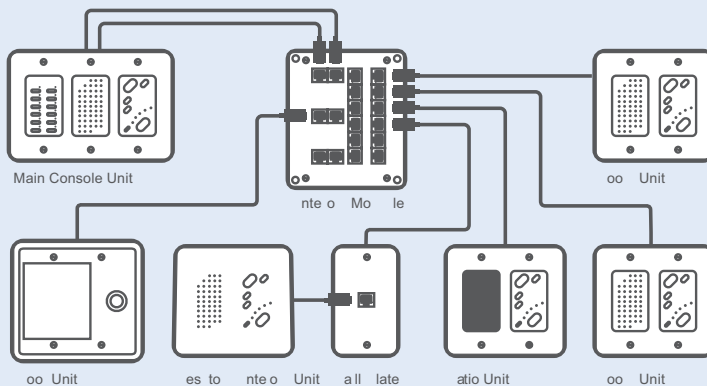

COLORS

Indoor

Outdoor

RELATED PRODUCTS

IC1004-XX
Broadcast Intercom
Room Unit

F7596-XX
Broadcast Intercom Door
Unit

F7641-XX
Broadcast Intercom
Patio Unit

IC1400-XX
Broadcast Intercom 4-Location Kit

WIRING DIAGRAM

INSTALLATION AT-A-GLANCE BROADCAST INTERCOM SYSTEM

1. Run a single Cat 5 cable to any location where a Room, Patio, or Door Unit will be installed.
2. Run two Cat 5 cables to the location where the Main Console Unit will be installed.
3. Use the appropriate size gang box for the type of unit to be installed.
4. All cabling needs to home run back to the Intercom Module which resides in the On-Q enclosure.

BROADCAST INTERCOM COMPONENTS

| PRODUCT | PART # | DESCRIPTION | DIMENSIONS |
|---|--|--|--|
| Intercom Module & Main Console Unit  | IC1002-BK IC1002-IV IC1002-LA IC1002-WH | <p>The Broadcast Intercom System offers a simple solution for family communication. LED lights on the main console show all room activity, and a separate microphone and high-quality speaker deliver crisp, clear sound to each unit. Trimmed in a standard 3-gang decorator plate, the main console can match any décor.</p> <p>Module bracket included. Power supply required (see page 41).</p> | <p>4" H x 5.25" W x 1.5" D (Main Unit)</p> <p>5.9" H x 6.5" W (Module)</p> |
| Room Unit  | IC1004-BK IC1004-IV IC1004-LA IC1004-WH | <p>Available in white, black, light almond, or ivory, the Broadcast Room Unit is perfect for any décor. The modern, adjustable backlit keypad makes it simple to communicate in low-light conditions. In addition to paging, the user can monitor other units from anywhere in the house.</p> | <p>4" H x 3.5" W x 1.6" D</p> |