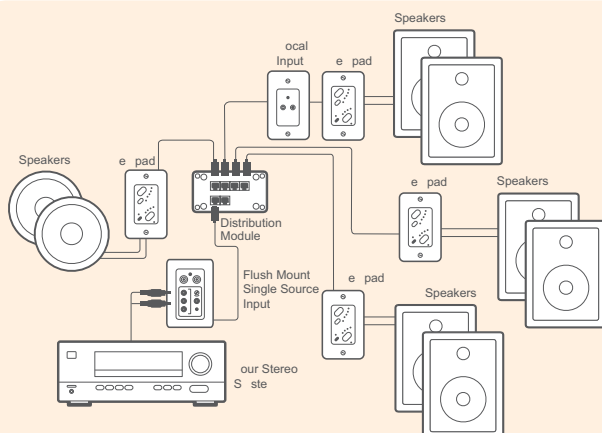

WIRING DIAGRAM

INSTALLATION AT-A-GLANCE lyriQ SINGLE-SOURCE AUDIO SYSTEM

1. Run a Cat 5 cable from the On-Q enclosure to a single gang box at each location where a keypad or lyriQ Local Source Input will be installed. Also run a Cat 5 cable at any Local Source Input location to a single gang box where its associated keypad will be installed.
2. Install each lyriQ Keypad in a single gang box after connecting a pair of speakers to each keypad with 16/2 speaker wire. Also install the lyriQ Local Source Input in its single gang box.
3. Install the lyriQ Single Source Four-Zone Distribution Module in the On-Q enclosure and connect the Cat 5 cables from the keypads and lyriQ Local Source Input.
4. Run a Cat 5 cable from the lyriQ Single Source Four-Zone Distribution Module to a single gang box containing the lyriQ Flush-Mount Single Source Input and connect the audio source to the lyriQ Flush-Mount Single Source Input with RCA cables.