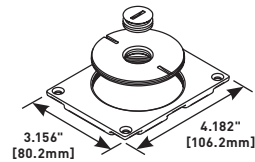

829CK-1/2 Brass Communications Cover Plate

Brass communications cover plate, 2 5/8" and 1/2" [67mm and 12.7mm] plugs. For carpet or tile installations. Not for use with threaded conduit.

829CK-1 Brass Communications Cover Plate

2 5/8" and 1" [67mm and 25mm] plugs. Not for use with threaded conduit.

828MAAP AV Adapter Plate

Sheet metal adapter plate that accepts two (2) Legrand AVIP or Extron® Electronics MAAP style device plates (sold separately). For use with 828GFITC or 828GFITCAL cover plates (sold separately).

829CK-3/4 Brass Communications Cover Plate

2 5/8" and 3/4" [67mm and 19.1mm] plugs. Not for use with threaded conduit.

NOTE: Brass covers and flanges are not interchangeable with aluminum or nonmetallic covers and flanges. Nonmetallic covers are interchangeable with aluminum flanges.