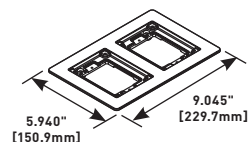

838TCAL 3-Gang Brushed Aluminum Combination Carpet & Tile Flange

Accepts Ortronics® MAB6TJ TracJack and MAB3S2 Series II adapters and Wiremold CM Series inserts, sold separately.