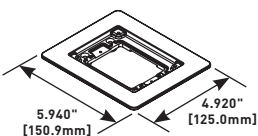

Accepts Ortronics® MAB6TJ TracJack and MAB3S2 Series II adapters and Wiremold CM Series inserts, sold separately.