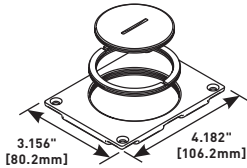

MODULINK™ 880MP2 SERIES FLOOR BOXES

Modulink 880MP2 Series Floor Boxes Metal Cover Plates Ordering Information (continued)

829CK Brass Communications Cover Plate

2 5/8" and 2 1/4" [67mm and 57mm] plugs. Not for use with threaded conduit.

829CK-1/2 Brass Communications Cover Plate

Brass communications cover plate, 2 5/8" and 1/2" [67mm and 12.7mm] plugs. For carpet or tile installations. Not for use with threaded conduit.

829CK-1 Brass Communications Cover Plate