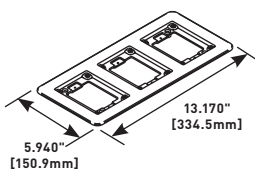

Modulink 880MP2 Series Floor Boxes Brushed Aluminum Cover Plate Flanges Ordering Information

818TCAL 1-Gang Brushed Aluminum Combination Carpet & Tile Flange

Accepts Ortronics® MAB6TJ TracJack and MAB3S2 Series II adapters and Wiremold CM Series inserts, sold separately.

838TCAL 3-Gang Brushed Aluminum Combination Carpet & Tile Flange

Accepts Ortronics® MAB6TJ TracJack and MAB3S2 Series II adapters and Wiremold CM Series inserts, sold separately.

828TCAL 2 -Gang Brushed Aluminum Combination Carpet & Tile Flange