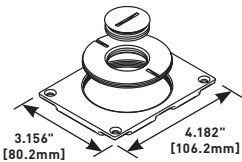

829CK-1/2 Brass Communications Cover Plate

Brass communications cover plate, 2 5/8" and 1/2" [67mm and 12.7mm] plugs. For carpet or tile installations. Not for use with threaded conduit.

829CK-1 Brass Communications Cover Plate