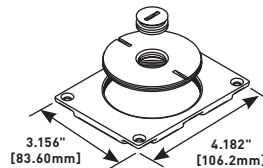

MODULINK™ 880MP2 SERIES FLOOR BOXES

Modulink 880MP2 Series Floor Boxes Metal Cover Plates Ordering Information (continued)

829CK Brass Communications Cover Plate

2 5/8" and 2 1/4" [67mm and 57mm] plugs. Not for use with threaded conduit.

829CK-1/2 Brass Communications Cover Plate

Brass communications cover plate, 2 5/8" and 1/2" [67mm and 12.7mm] plugs. For carpet or tile installations. Not for use with threaded conduit.

829CK-1 Brass Communications Cover Plate