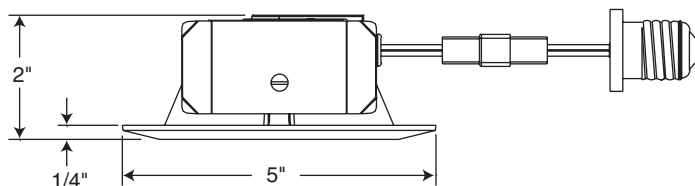

Dimensions