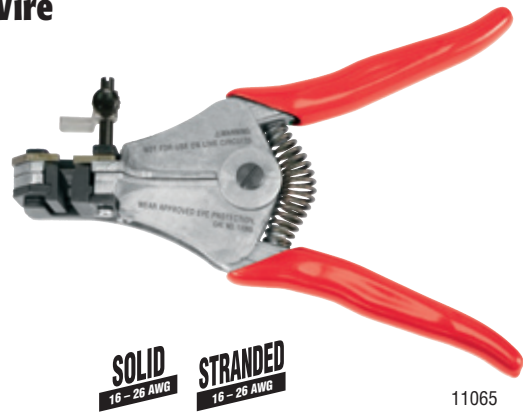

# Wire Strippers/Cutters

## Automatic Wire Stripper – Solid and Stranded Wire

Strips Tefzel® and Teflon® insulation from 16-26 AWG solid and stranded wire.

Applications:

- Tefzel® insulated wire.
- Type-E Teflon® insulated wire.
- Type-EE Teflon® insulated wire.

- Precision blades strip wire without nicking or fraying.
- Fine insulation can be stripped without damage to the conductor.
- To strip, place wire in proper size stripping hole and squeeze handles. Wire is automatically gripped and stripped with the same motion. Release pressure and jaws automatically stay open for removing cleanly stripped wire without crushed end.
- Adjustable wire stop assures uniform stripping lengths.
- Gripper pads firmly hold the Tefzel® and Teflon® wire and prevent damage to the thin insulation.
- Plastic hand grips for comfort.

## Self-Adjusting Wire Stripper – Solid and Stranded Wire

- Automatically adjusts to the diameter of the wire.
- Cutting blades never touch the conductors, preventing damage to the wire.
- Spring action returns stripper to ready-to-use position.
- Latch holds handles together when not in use.
- Comfortable plastic handles with thumb guard.