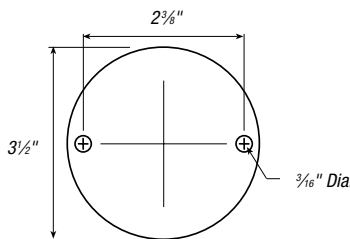

MopTite® Plates for 671 and 672 Series

- Polished brass finish
- Furnished complete with sealing gasket and 6-32 x 1/2" brass screws
- 3 1/2" outside diameter