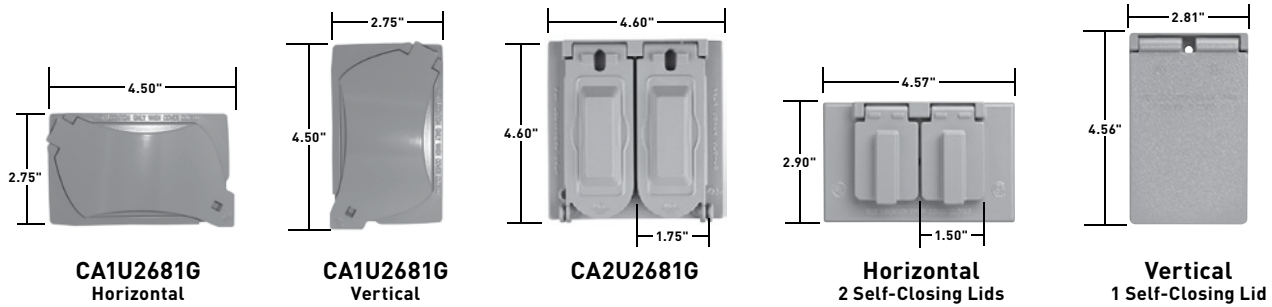

WEATHERPROOF BOXES & COVERS

Cast Weatherproof Covers

CATALOG NUMBER	DESCRIPTION	COLOR	3RD PARTY COMPLIANCE
ONE GANG			
CA7GV	Single Receptacle Vertical – 1 Self-Closing Lid	Gray	
CA8GH CA8WH	Duplex Receptacle Horizontal – 2 Self-Closing Lids	Gray White	•
CA8GJ	Oversized Duplex Receptacle Horizontal – 2 Self-Closing Lids Dimensions: H - 4.52", L - 4.58"	Gray	•
CA8GVFS CA8WV	Duplex Receptacle Vertical – 1 Self-Closing Lid 5 Screw Mounting	Gray White	
CA721G	Power Outlet – 1.625 Diameter Vertical – 1 Self-Closing Lid	Gray	•
CA723G	Power Outlet – 2.125 Diameter Vertical – 1 Self-Closing Lid	Gray	
CA8WVFS	Duplex Receptacle Vertical – 1 Self-Closing Lid 4 Screw Mounting	White	•

Features

- Featuring one and two gang universal covers.
- Broad line of one gang covers for receptacles and power outlets.
- Heavy-duty die-cast zinc. Stainless steel springs.
- Baked-on electrostatic, polyester, powder paint for superior scratch and corrosion resistance.
- Covers comply with NEC® Section 406.9(A).

CATALOG NUMBER	DESCRIPTION	COLOR	3RD PARTY COMPLIANCE
UNIVERSAL CAST WEATHERPROOF COVERS			
CA1U2681G	One Gang Cover with Metal Device Plates for #26, #8 and #1 Openings (One Each)	Gray	•
CA2U2681G	Two Gang Cover with Metal Device Plates for #26, #8 and #1 Openings (Two Each)	Gray	•

Product assembled after painting for complete corrosion resistance.

Covers available in 1 & 2 gang in a variety of configurations.

No rough edges.

Available in gray, white and bronze.

Available in standard and deep configurations.