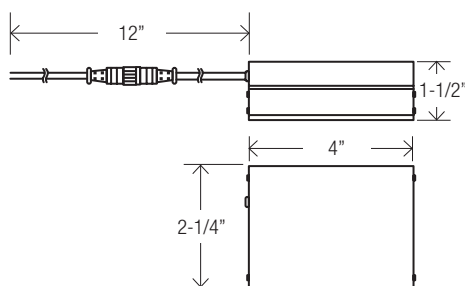

### 3" ROUND SLIM LED

- ▶ **1" THICK LED FIXTURE WITH HIGHER BRIGHTNESS**
- ▶ **FOR NEW CONSTRUCTION – INSULATED AND DROPPED CEILINGS**

INPUT VOLT.	INPUT FREQ.	THD	POWER FACTOR	INPUT POWER	LUMENS
120	60Hz	<20%	>0.95	7W(+/-5%)	550L
277-347 (Non-dimmable)	60Hz	<20%	>0.95	7W(+/-5%)	550L

#### ▶ FEATURES

Round 3" fixtures with integral LEDs. Isolated external driver factory installed inside junction box. One driver for every fixture required. PF>0.95. Maximum number of fixtures per standard 150W LED dimmer: 12

#### DIMENSION

(CUT OUT: 3")