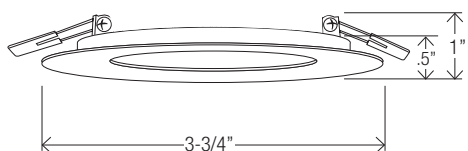

### 3" ROUND SLIM LED

- ▶ **1" THICK LED FIXTURE WITH HIGHER BRIGHTNESS**
- ▶ **FOR NEW CONSTRUCTION – INSULATED AND DROPPED CEILINGS**

INPUT VOLT.	INPUT FREQ.	THD	POWER FACTOR	INPUT POWER	LUMENS
120	60Hz	<20%	>0.95	7W(+/-5%)	550L
277-347 (Non-dimmable)	60Hz	<20%	>0.95	7W(+/-5%)	550L

#### ▶ FEATURES

Round 3" fixtures with integral LEDs. Isolated external driver factory installed inside junction box. One driver for every fixture required. PF>0.95. Maximum number of fixtures per standard 150W LED dimmer: 12

#### DIMENSION

(CUT OUT: 3")