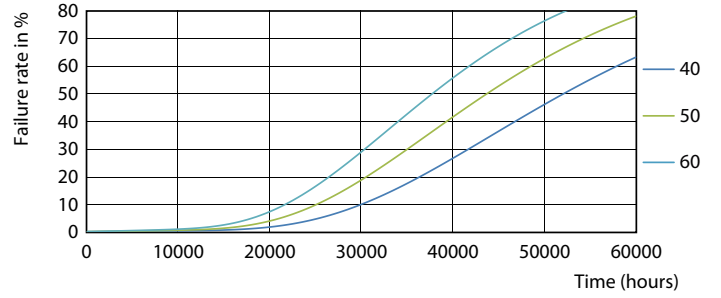

LED InstantFit Lamps

Lifetime

LEDtube 10W G13 827-850 IF 1PK