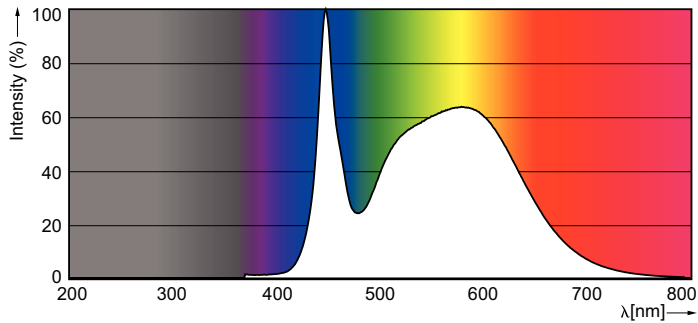

LED InstantFit Lamps

10T8 LED/48-5000 IF 1PK 10/1

Philips LED T8 InstantFit Lamps are an ideal energy saving choice for existing linear fluorescent fixtures.

Product data

General Information		Voltage (Nom)	
Cap-Base	G13 [Medium Bi-Pin Fluorescent]	120-277V; 347 V	
Nominal Lifetime (Nom)	70000 h	Temperature	
Switching Cycle	50000X	T-Ambient (Max)	45 °C
B50L70	70000 h	T-Ambient (Min)	-20 °C
Light Technical		T-Storage (Max)	65 °C
Color Code	850 [CCT of 5000K]	T-Storage (Min)	-40 °C
Luminous Flux (Nom)	1600 lm	T-Case Maximum (Nom)	50 °C
Luminous Flux (Rated) (Nom)	1600 lm	Controls and Dimming	
Correlated Color Temperature (Nom)	5000 K	Dimmable	No
Color Consistency	<6	Mechanical and Housing	
Color Rendering Index (Nom)	82	Product Length	1200 mm
LLMF At End Of Nominal Lifetime (Nom)	70 %	Approval and Application	
Operating and Electrical		Energy Saving Product	Yes
Input Frequency	20000-120000 Hz	Approval Marks	UL certificate RoHS compliance
Power (Rated) (Nom)	10 W	Product Data	
Lamp Current (Max)	340 mA	Order product name	10T8 LED/48-5000 IF 1PK 10/1
Lamp Current (Min)	110 mA	EAN/UPC - Product	046677474003
Starting Time (Nom)	0.5 s	Order code	474007
Warm Up Time to 60% Light (Nom)	0.5 s	Numerator - Quantity Per Pack	1
Power Factor (Nom)	0.9		

Dimensional drawing

TLED 1200mm 120V 10-32W 1600lm 5000K G13

Product	D1	D2	A1	A2	A3
10T8 LED/48-5000 IF 1PK	25.7 mm	26.3 mm	1198.1 mm	1205.2 mm	1212.3 mm
10/1					

Photometric data

LEDtube 10W G13 827 IF 1PK