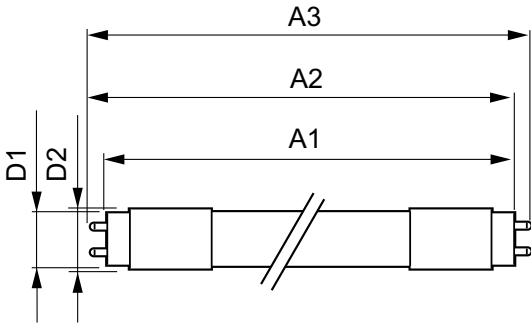

LED InstantFit Lamps

10T8 LED/48-5000 IF 1PK 10/1

Philips LED T8 InstantFit Lamps are an ideal energy saving choice for existing linear fluorescent fixtures.

Product data

General Information		Voltage (Nom)	
Cap-Base	G13 [Medium Bi-Pin Fluorescent]	120-277V; 347 V	
Nominal Lifetime (Nom)	70000 h	Temperature	
Switching Cycle	50000X	T-Ambient (Max)	45 °C
B50L70	70000 h	T-Ambient (Min)	-20 °C
Light Technical		T-Storage (Max)	65 °C
Color Code	850 [CCT of 5000K]	T-Storage (Min)	-40 °C
Luminous Flux (Nom)	1600 lm	T-Case Maximum (Nom)	50 °C
Luminous Flux (Rated) (Nom)	1600 lm	Controls and Dimming	
Correlated Color Temperature (Nom)	5000 K	Dimmable	No
Color Consistency	<6	Mechanical and Housing	
Color Rendering Index (Nom)	82	Product Length	1200 mm
LLMF At End Of Nominal Lifetime (Nom)	70 %	Approval and Application	
Operating and Electrical		Energy Saving Product	Yes
Input Frequency	20000-120000 Hz	Approval Marks	UL certificate RoHS compliance
Power (Rated) (Nom)	10 W	Product Data	
Lamp Current (Max)	340 mA	Order product name	10T8 LED/48-5000 IF 1PK 10/1
Lamp Current (Min)	110 mA	EAN/UPC - Product	046677474003
Starting Time (Nom)	0.5 s	Order code	474007
Warm Up Time to 60% Light (Nom)	0.5 s	Numerator - Quantity Per Pack	1
Power Factor (Nom)	0.9		

LED InstantFit Lamps

Numerator - Packs per outer box	10
Material Nr. (12NC)	929001397504
Net Weight (Piece)	0.230 kg

Warnings and Safety

- Philips LED T8 InstantFit lamps will only operate properly on compatible instant-start ballasts. Please refer to the Philips LED T8 InstantFit Installation Guide, which can be obtained through your local Philips Sales Representative, or visit www.philips.com/tled

Dimensional drawing

TLED 1200mm 120V 10-32W 1600lm 5000K G13

Product	D1	D2	A1	A2	A3
10T8 LED/48-5000 IF 1PK	25.7 mm	26.3 mm	1198.1 mm	1205.2 mm	1212.3 mm
10/1					

Photometric data

LEDtube 10W G13 827 IF 1PK