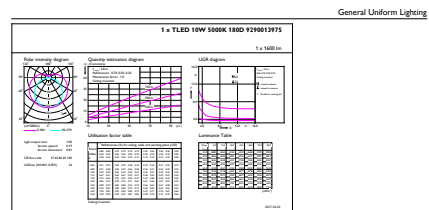

LED InstantFit Lamps

10T8 LED/48-5000 IF 1PK 10/1

Philips LED T8 InstantFit Lamps are an ideal energy saving choice for existing linear fluorescent fixtures.

Product data

General Information		Voltage (Nom)	
Cap-Base	G13 [Medium Bi-Pin Fluorescent]	120-277V; 347 V	
Nominal Lifetime (Nom)	70000 h	Temperature	
Switching Cycle	50000X	T-Ambient (Max)	45 °C
B50L70	70000 h	T-Ambient (Min)	-20 °C
Light Technical		T-Storage (Max)	65 °C
Color Code	850 [CCT of 5000K]	T-Storage (Min)	-40 °C
Luminous Flux (Nom)	1600 lm	T-Case Maximum (Nom)	50 °C
Luminous Flux (Rated) (Nom)	1600 lm	Controls and Dimming	
Correlated Color Temperature (Nom)	5000 K	Dimmable	No
Color Consistency	<6	Mechanical and Housing	
Color Rendering Index (Nom)	82	Product Length	1200 mm
LLMF At End Of Nominal Lifetime (Nom)	70 %	Approval and Application	
Operating and Electrical		Energy Saving Product	Yes
Input Frequency	20000-120000 Hz	Approval Marks	UL certificate RoHS compliance
Power (Rated) (Nom)	10 W	Product Data	
Lamp Current (Max)	340 mA	Order product name	10T8 LED/48-5000 IF 1PK 10/1
Lamp Current (Min)	110 mA	EAN/UPC - Product	046677474003
Starting Time (Nom)	0.5 s	Order code	474007
Warm Up Time to 60% Light (Nom)	0.5 s	Numerator - Quantity Per Pack	1
Power Factor (Nom)	0.9		

LED InstantFit Lamps

Numerator - Packs per outer box	10
Material Nr. (12NC)	929001397504
Net Weight (Piece)	0.230 kg

Warnings and Safety

- Philips LED T8 InstantFit lamps will only operate properly on compatible instant-start ballasts. Please refer to the Philips LED T8 InstantFit Installation Guide, which can be obtained through your local Philips Sales Representative, or visit www.philips.com/tled

Dimensional drawing

TLED 1200mm 120V 10-32W 1600lm 5000K G13

Product	D1	D2	A1	A2	A3
10T8 LED/48-5000 IF 1PK	25.7 mm	26.3 mm	1198.1 mm	1205.2 mm	1212.3 mm
10/1					

Photometric data

LEDtube 10W G13 827 IF 1PK