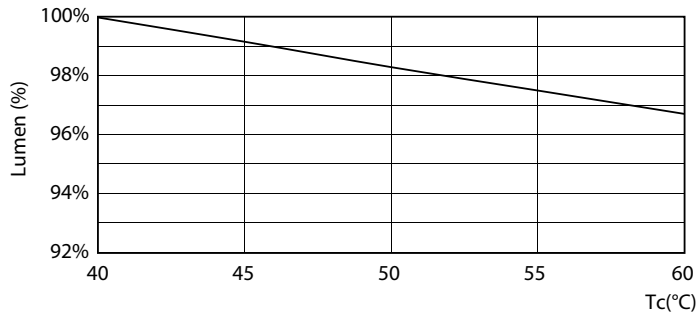

LED InstantFit Lamps

10T8 LED/48-5000 IF 1PK 10/1

Philips LED T8 InstantFit Lamps are an ideal energy saving choice for existing linear fluorescent fixtures.

Product data

General Information		Voltage (Nom)	
Cap-Base	G13 [Medium Bi-Pin Fluorescent]	120-277V; 347 V	
Nominal Lifetime (Nom)	70000 h	Temperature	
Switching Cycle	50000X	T-Ambient (Max)	45 °C
B50L70	70000 h	T-Ambient (Min)	-20 °C
Light Technical		T-Storage (Max)	65 °C
Color Code	850 [CCT of 5000K]	T-Storage (Min)	-40 °C
Luminous Flux (Nom)	1600 lm	T-Case Maximum (Nom)	50 °C
Luminous Flux (Rated) (Nom)	1600 lm	Controls and Dimming	
Correlated Color Temperature (Nom)	5000 K	Dimmable	No
Color Consistency	<6	Mechanical and Housing	
Color Rendering Index (Nom)	82	Product Length	1200 mm
LLMF At End Of Nominal Lifetime (Nom)	70 %	Approval and Application	
Operating and Electrical		Energy Saving Product	Yes
Input Frequency	20000-120000 Hz	Approval Marks	UL certificate RoHS compliance
Power (Rated) (Nom)	10 W	Product Data	
Lamp Current (Max)	340 mA	Order product name	10T8 LED/48-5000 IF 1PK 10/1
Lamp Current (Min)	110 mA	EAN/UPC - Product	046677474003
Starting Time (Nom)	0.5 s	Order code	474007
Warm Up Time to 60% Light (Nom)	0.5 s	Numerator - Quantity Per Pack	1
Power Factor (Nom)	0.9		

LED InstantFit Lamps

Lifetime

LEDtube 10W G13 827-850 IF 1PK

LEDtube 10W G13 827-850 IF 1PK

LEDtube 10W G13 827-850 IF 1PK

LEDtube 10W G13 827-850 IF 1PK

LEDtube 10W G13 827-850 IF 1PK

LED InstantFit Lamps