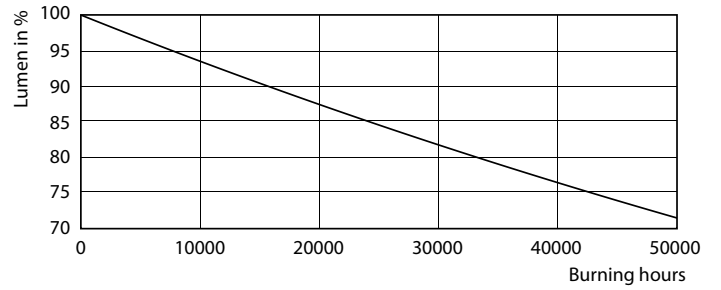

LEDtube 10W G13 827-850 IF 1PK