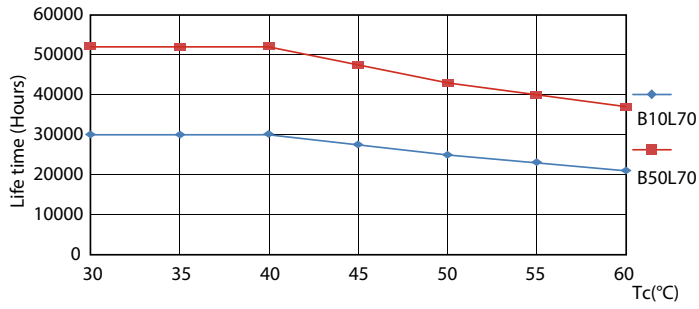

LED InstantFit Lamps

Lifetime

LEDtube 10W G13 827-850 IF 1PK