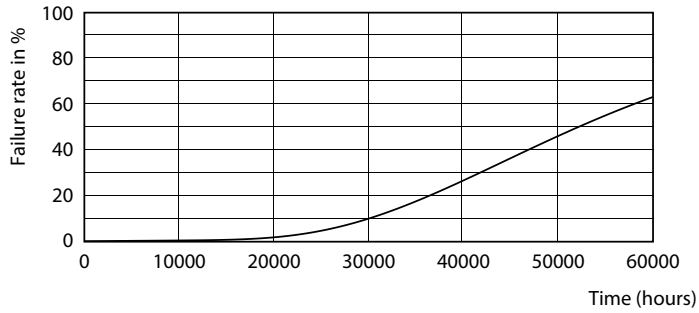

LEDtube 10W G13 827-850 IF 1PK