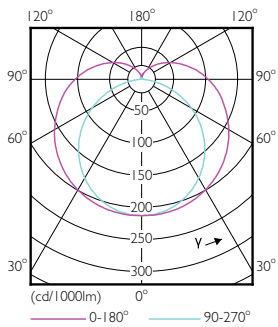

LED InstantFit Lamps

10T8 LED/48-5000 IF 1PK 10/1

Philips LED T8 InstantFit Lamps are an ideal energy saving choice for existing linear fluorescent fixtures.

Product data

General Information		Voltage (Nom)	
Cap-Base	G13 [Medium Bi-Pin Fluorescent]	120-277V; 347 V	
Nominal Lifetime (Nom)	70000 h	Temperature	
Switching Cycle	50000X	T-Ambient (Max)	45 °C
B50L70	70000 h	T-Ambient (Min)	-20 °C
Light Technical		T-Storage (Max)	65 °C
Color Code	850 [CCT of 5000K]	T-Storage (Min)	-40 °C
Luminous Flux (Nom)	1600 lm	T-Case Maximum (Nom)	50 °C
Luminous Flux (Rated) (Nom)	1600 lm	Controls and Dimming	
Correlated Color Temperature (Nom)	5000 K	Dimmable	No
Color Consistency	<6	Mechanical and Housing	
Color Rendering Index (Nom)	82	Product Length	1200 mm
LLMF At End Of Nominal Lifetime (Nom)	70 %	Approval and Application	
Operating and Electrical		Energy Saving Product	Yes
Input Frequency	20000-120000 Hz	Approval Marks	UL certificate RoHS compliance
Power (Rated) (Nom)	10 W	Product Data	
Lamp Current (Max)	340 mA	Order product name	10T8 LED/48-5000 IF 1PK 10/1
Lamp Current (Min)	110 mA	EAN/UPC - Product	046677474003
Starting Time (Nom)	0.5 s	Order code	474007
Warm Up Time to 60% Light (Nom)	0.5 s	Numerator - Quantity Per Pack	1
Power Factor (Nom)	0.9		

Dimensional drawing

TLED 1200mm 120V 10-32W 1600lm 5000K G13

Product	D1	D2	A1	A2	A3
10T8 LED/48-5000 IF 1PK	25.7 mm	26.3 mm	1198.1 mm	1205.2 mm	1212.3 mm
10/1					

Photometric data

LEDtube 10W G13 827 IF 1PK