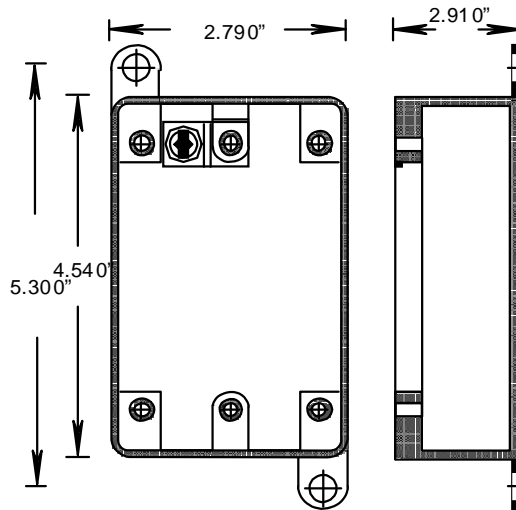

RIGID PVC CONDUIT FITTINGS

ISSUE DATE:
DATE D'EMISSION: 2007 01 30

BLANK FD SINGLE GANG DEEP BOXES

SUPERCEDES:
REPLACE: 2006 07 30

I2 I

PRODUCT CODE	PART NUMBER	VOLUME	
		(cubic in)	(cubic mm)
076270*	FD BLANK	29.0	475.6
077603	FD BLANK	29.0	475.6
077609**	FD BLANK BULK	29.0	475.6
077625	FD BLANK BULK	29.0	475.6

INSERTS AND GROUND CLIP

DESCRIPTION	PART NUMBER	SIZE	QUANTITY
REGULAR INSERT	072537	6-32	5
COLLAR INSERT	072536	6-32	1
REGULAR INSERT	072539	10-32	1
SCREW (HEXHEAD COMB) WITH GROUND CLIP	072512	10-32 X 5/16	1