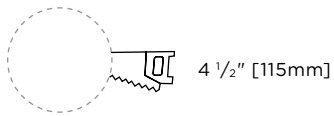

CEILING CUTOUT

FLANGE FINISHES

- White
- Chrome Plated
- Black
- Matte Silver
- Bronze
- Matte Nickel

GLASS

- Frosted
- Clear