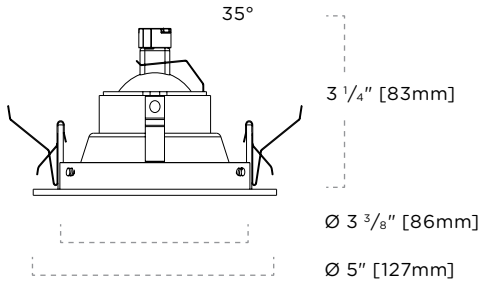

### FEATURES

- Utilizes MR16
- Wet location listed
- 35° aiming
- Die-cast aluminum fixture
- Powder coated and plated trim ring finishes
- Trim clips designed for 5/8" ceiling thickness
- Trimless version available (see separate specifications)

### DETAILS

Trim Class: 4"  
Category: Recessed Downlight  
Shape: Round  
Adjustability: Aiming

2-115-T-Aqua-MR16-Specs • Subject to change without notice • Rev 2016.12.19 • 1/4

## DIMENSIONS

## REMODEL

2-030  
Round Remodel  
L 14" [356mm]  
W 4 1/2" [114mm]  
H 5 1/8" [130mm]