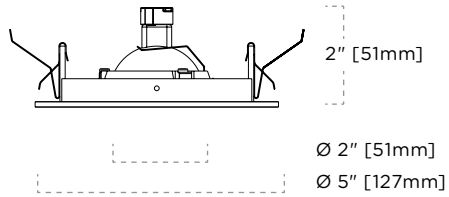

2-160-T Demi MR16

The traditional spherical shape breaks the ceiling with style and elegance. Durable die cast components guarantee rock-solid Tilt and a refined appearance over time.

FEATURES

- Utilizes MR16
- 30° Tilt
- Powder coated and plated trim ring finishes
- Accepts up to 2 optional media
- Clear glass lens included
- Trim clips designed for 5/8" ceiling thickness

DETAILS

Trim Class: 4"
Category: Recessed Downlight
Shape: Round
Adjustability: Tilt

2-160-T-Demi-MR16-Specs • Subject to change without notice • Rev. 2017.07.06 • 1/4

Features & Lighting

DIMENSIONS

CEILING CUTOUT

2-060
Round Non-Insulated
L 13 3/4" [349mm]
W 10 7/8" [276mm]
H 3 1/2" [90mm]

INSULATED

2-010
Round Insulated
L 13 3/4" [350mm]
W 10 7/8" [277mm]
H 7" [178mm]

2-012
Round Insulated
L 22 1/2" [572mm]
W 8 1/2" [216mm]
H 5 7/8" [150mm]

REMODEL

2-030
Round Remodel
L 14" [356mm]
W 4 1/2" [114mm]
H 5 1/8" [130mm]

SPECIALIZED

2-060
Round Chicago Plenum
L 13 3/4" [350mm]
W 10 7/8" [277mm]
H 4 1/2" [115mm]

2-100
Round Concrete Housing
L 18" [457mm]
W 12" [305mm]
H 6" [152mm]