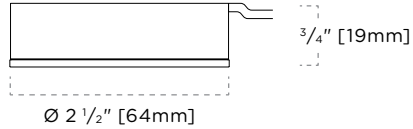

SURFACE MOUNT