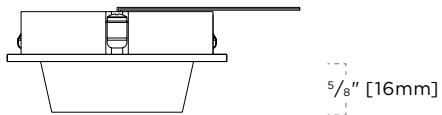

OPTIONAL INTEGRAL SNOOT