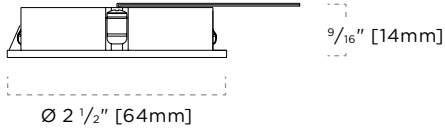

Features & Lighting

RECESSED MOUNT