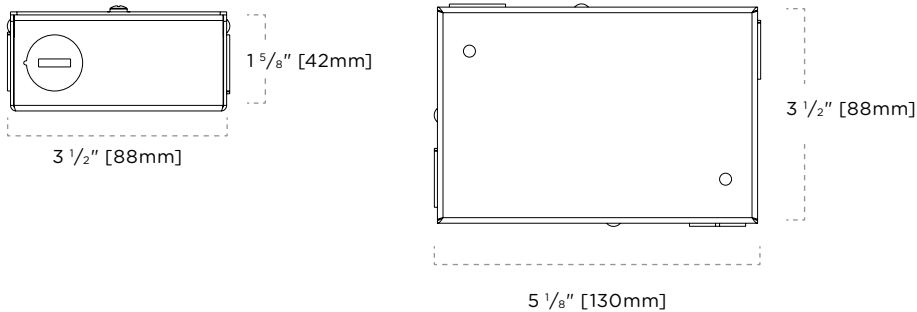

Features

SERIES WIRING

SERIES WIRING NOTE

All LEDs **must** be wired in series. Failure to do so will cause immediate LED failure and void warranty.

WIRING SETUP

120 Volts
AC Input

WIRING NOTE

Ensure that power is switched **off** before connecting or hardwiring the LED product. Failure to do so will cause immediate LED failure