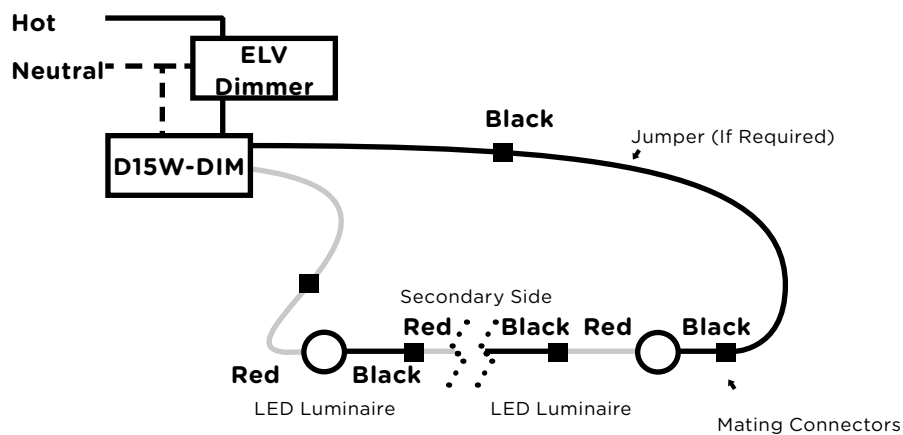

D15W-DIM-Specs • Subject to change without notice • Rev 2016.12.15 • 1/5

Features

SERIES WIRING

SERIES WIRING NOTE

All LEDs **must** be wired in series. Failure to do so will cause immediate LED failure and void warranty.

WIRING SETUP

120 Volts
AC Input

WIRING NOTE

Ensure that power is switched **off** before connecting or hardwiring the LED product. Failure to do so will cause immediate LED failure

Compatible Trims

1W TRIMS