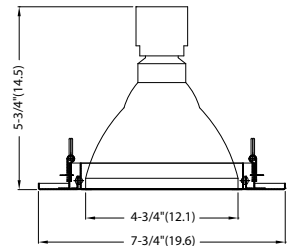

### Specifications

Height: 5-3/4" (14.5) with Par Lamp

Lamp opening: 4-3/4" (12.1)

Diameter: 7-3/4" (19.6)

All dimensions are inches (centimeters) unless otherwise indicated.