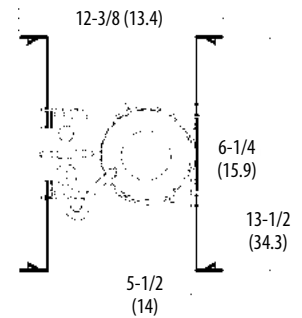

Aluminum housing with galvanized steel pan.

Galvanized bar hangers span up to 24" o.c. and feature stepped shank nail and positioning guide with integral T-bar locks. Two locking screws hold fixture in position.

Note: Specifications subject to change without notice.

| |
|----------------|
| Catalog Number |
| Notes |
| Type |

5" LED Housing

L5LED T24

LED
IC/Non-IC
New Construction

Specifications

Height: 7-1/2 (19.1)

Length: 13-1/2 (34.3)

Width: 12-3/8 (13.4)

Ceiling cutout: 5-1/2 (14)

All dimensions are inches (centimeters) unless otherwise indicated.

ORDERING INFORMATION For shortest lead times, configure product using **bolded options**.