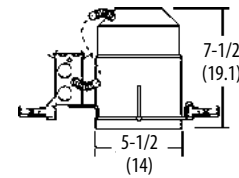

Note: Specifications subject to change without notice.

| |
|----------------|
| Catalog Number |
| Notes |
| Type |

5" LED Housing

L5LED T24

LED
IC/Non-IC
New Construction

Specifications

Height: 7-1/2 (19.1)

Length: 13-1/2 (34.3)

Width: 12-3/8 (13.4)

Ceiling cutout: 5-1/2 (14)

All dimensions are inches (centimeters) unless otherwise indicated.

ORDERING INFORMATION For shortest lead times, configure product using **bolded options**.