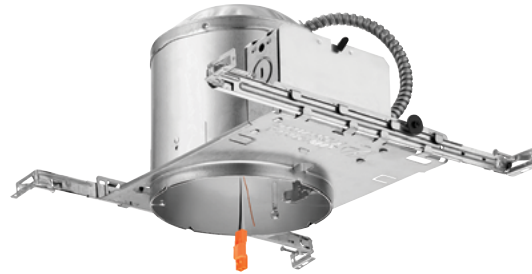

Maximum 4 (2in 2out) No 12 AWG conductors. Rated for 90° C.

Ground wire provided.

Removable J-box doors for easy access.

ELECTRICAL — Quick disconnect provided for power connection to the LED modules.

Paint overspray masked by disposable disconnect plug.

Housing and LED module combination is IC rated and thermally protected.

120 volt only.

INSTALLATION — Air-tight housing suitable for air-tight installations. Refer to energy codes for proper mounting installations.

2 x 8 wood joist or T-bar installation.

Expandable bar hangers allow for off-center mounting in wood joist or T-bar ceilings. Length of 25-1/4" maximum 13-1/4" minimum or cut to fit 9" on center joist construction.

Vertical adjustment of housing allows for flush mounting with ceiling face.

Suitable for ceilings up to 1-1/2" thick.

LISTINGS — UL Listed to US and Canadian safety standards. Damp location listing (See trim selection for wet location listing).

WARRANTY — 1-year limited warranty. Complete warranty terms located at

www.acuitybrands.com/CustomerResources/Terms_and_conditions.aspx

Actual performance may differ as a result of end-user environment and application.

Note: Specifications subject to change without notice.

Catalog Number
Notes
Type

5" LED Housing

L5LED T24

LED
IC/Non-IC
New Construction

Specifications

Height: 7-1/2 (19.1)

Length: 13-1/2 (34.3)

Width: 12-3/8 (13.4)

Ceiling cutout: 5-1/2 (14)

All dimensions are inches (centimeters) unless otherwise indicated.

ORDERING INFORMATION For shortest lead times, configure product using **bolded options**.

Example: L5LED T24

L5LED T24	
Series	Packaging
L5LED T24	R6 Resale pack of six U Unit

Accessories: Order as separate catalog number.	
ATK5	5" Airtight trim kit

Notes

See trim summary on reverse side for maximum wattages.