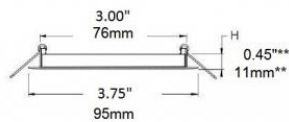

RZR-300-6W-3K-SC : SATIN CHROME - 3K

RZR-300-6W-4K-WH : WHITE - 4K

RZR-300-6W-4K-BLK : BLACK - 4K

RZR-300-6W-4K-SC : SATIN CHROME - 4K

This ultra-thin recessed unit is IC and AIR TIGHT rated and with its thin profile allows installation in almost any location. It is suitable for wet locations, such as a shower and outdoors in soffits. Included with the unit is a junction box with driver, pressure fit clips and Quick Connect wire connectors for quick and easy installation. The junction box has integrated screw holes to allow the box to be secured to studs or joists, if needed. The maximum number of the 6W fixtures that can be installed with a standard 150W LED dimmer is 20 units. The 3K & 4K models replace a 420 lumen 50W halogen style bulb. This product is CSA certified in Canada and the US conforms to UL standard 1598 and CSA standard C22.2 NO. 250.0, and includes the following:

**Height including clip

**Hauteur avec pince

1.09"
28mm

Données techniques

Operating Temperature	-20°C + 40°C
Cutting hole	3.25"
Beam Angle	107° ± ½
Color Temperature	3K / 4K
CRI	>80
Dimmable	Y
LED Life	50,000hrs
Mounting Plate	MP/AMP/MPHB 300
Light Output - Lumen	420LM
Voltage	120V