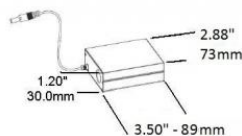

RZR-300-6W-3K-SC : SATIN CHROME - 3K

RZR-300-6W-4K-WH : WHITE - 4K

RZR-300-6W-4K-BLK : BLACK - 4K

RZR-300-6W-4K-SC : SATIN CHROME - 4K

This ultra-thin recessed unit is IC and AIR TIGHT rated and with its thin profile allows installation in almost any location. It is suitable for wet locations, such as a shower and outdoors in soffits. Included with the unit is a junction box with driver, pressure fit clips and Quick Connect wire connectors for quick and easy installation. The junction box has integrated screw holes to allow the box to be secured to studs or joists, if needed. The maximum number of the 6W fixtures that can be installed with a standard 150W LED dimmer is 20 units. The 3K & 4K models replace a 420 lumen 50W halogen style bulb. This product is CSA certified in Canada and the US conforms to UL standard 1598 and CSA standard C22.2 NO. 250.0, and includes the following:

**Height including clip

**Hauteur avec pince

1.09"
28mm

Données techniques

Operating Temperature	-20°C + 40°C
Cutting hole	3.25"
Beam Angle	107° ± ½
Color Temperature	3K / 4K
CRI	>80
Dimmable	Y
LED Life	50,000hrs
Mounting Plate	MP/AMP/MPHB 300
Light Output - Lumen	420LM
Voltage	120V