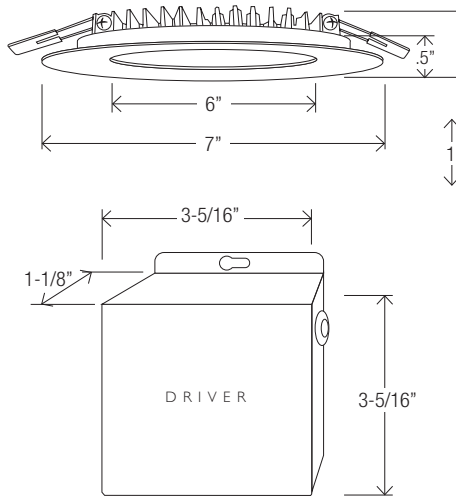

DIMENSION

INSTALLATION

- Cut hole in ceiling and snap fixture in opening with attached spring clips. Space in ceiling needed for the driver to fit through the ceiling hole – 2".

CERTIFICATIONS

- ETL listed for wet location
- ENERGY STAR

6" BAFFLE ROUND SLIM LED

- ▶ **1" THICK LED FIXTURE WITH HIGHER BRIGHTNESS**
- ▶ **FOR NEW CONSTRUCTION – INSULATED AND DROPPED CEILINGS**

INPUT VOLT.	INPUT FREQ.	THD	POWER FACTOR	INPUT POWER	LUMENS
120	60Hz	<20%	>0.95	12W(+/-5%)	700L
277-347 (Non-dimmable)	60Hz	<20%	>0.95	12W(+/-5%)	700L