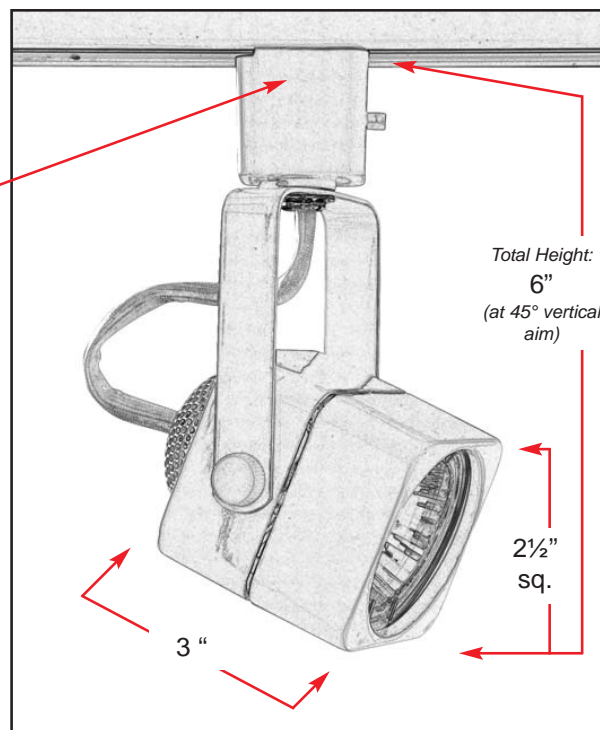

Product Specifications

TLGU-15

Description

Track cylinder for use with GU-10 lamps

Available Finishes:

Black
Brushed Steel
Oil Rubbed Bronze
White I

Product Code:

TLGU-15-BLK
TLGU-15-BST
TLGU-15-ORB
TLGU-15-WH

- 180° vertical aiming capability with 315° horizontal rotation.
- Locking knobs provided.

Specifications

120V AC 60Hz / 50W max.
Bulb type: GU-10

Track connection block:
W: 4 cm, L: 3.5 cm, H: 3.5 cm

#110, 6780 Dennett Place, Delta, BC V4G 1N4 - P. (604) 952-5510 F. (604) 952-5513
16650 - 114 Avenue Edmonton, Alberta T5M 3R8 - P. (780) 455-5500 F. (780) 452-1706
#2, 6355 - Danville Rd, Mississauga, Ontario L5T 2L4 - P. (905) 565-9998 F. (905) 565-8881