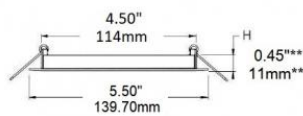

WHITE

BLACK

SATIN
CHROME

This ultra-thin recessed unit is IC and AIR TIGHT rated and with its thin profile allows installation in almost any location. It is suitable for wet locations, such as a shower and outdoors in soffits. Included with the unit is a junction box with driver, pressure fit clips and Quick Connect wire connectors for quick and easy installation. The junction box has integrated screw holes to allow the box to be secured to studs or joists, if needed. The maximum number of the 11W fixtures that can be installed with a standard 150W LED dimmer is 12 units. The 3K & 4K model replaces a 780 lumen 65W halogen style bulb. This product is CSA certified in Canada and the US conforms to UL standard 1598 and CSA standard C22.2 NO. 250.0, and includes the following:

**Height including clip
 **Hauteur avec pince
 1.08"

Données techniques

Cutting hole	4.75" (120.7 mm)
Beam Angle	107° ± 1/2
Color Temperature	3K / 4K
CRI	>80
Dimmable	Y
LED Life	50,000hrs
Mounting Plate	MP/AMP/MPHB 450
Light Output - Lumen	780LM
Voltage	120V/V