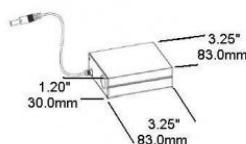

WHITE

BLACK

SATIN
CHROME

This ultra-thin recessed unit is IC and AIR TIGHT rated and with its thin profile allows installation in almost any location. It is suitable for wet locations, such as a shower and outdoors in soffits. Included with the unit is a junction box with driver, pressure fit clips and Quick Connect wire connectors for quick and easy installation. The junction box has integrated screw holes to allow the box to be secured to studs or joists, if needed. The maximum number of the 11W fixtures that can be installed with a standard 150W LED dimmer is 12 units. The 3K & 4K model replaces a 780 lumen 65W halogen style bulb. This product is CSA certified in Canada and the US conforms to UL standard 1598 and CSA standard C22.2 NO. 250.0, and includes the following:

The wiring compartment accommodates up to (6) 14 gauge insulated conductors to satisfy luminaire junction box volume requirements.

A complete listing of compatible dimmers may be found in our "Product Knowledge" section of our site. Although this product is AIR-TIGHT rated, some municipalities will require the use of a vapor barrier. Verify local building codes prior to installation.

**Height including clip
 **Hauteur avec pince
 1.08"

Données techniques

Cutting hole	4.75" (120.7 mm)
Beam Angle	107° ± 1/2
Color Temperature	3K / 4K
CRI	>80
Dimmable	Y
LED Life	50,000hrs
Mounting Plate	MP/AMP/MPHB 450
Light Output - Lumen	780LM
Voltage	120V/V