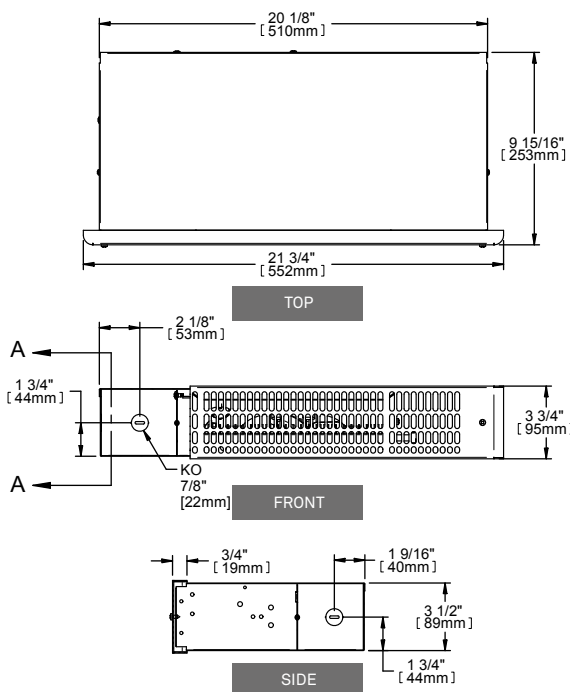

WATTAGE AND VOLTAGE

- power selector switch

ELEMENT

- tubular element sheathed with spiral-wound fins for improved heat dissipation

CONTROL

- wall thermostat (not included) – the use of an electronic thermostat is strongly recommended
- built-in thermostat (optional)

FC_SKS_US_110518

TECHNICAL SPECIFICATIONS

PRODUCT	POWER	VOLTAGE	THROW DISTANCE (IN FRONT)	HEAT RISE	WEIGHT
CODE	WATTS	VOLTS	FT.	°F	LB
ASKS1001	500 OR 1000	120	4	99	10
ASKS1002	500/375 OR 1000/750	240/208	4	99	10

Add W for white, SW for soft white or SS for stainless steel (consult the optional colours chart or contact your °STELPRO representative for all other colours).

TECHNICAL DRAWINGS

ACCESSORIES

PRODUCT	DESCRIPTION
SKST1	built-in single pole thermostat
SKST2	built-in tamper-proof double pole thermostat
SKSR*	extended grille (23 5/8 in. x 3 3/4 in. – 600 mm x 95 mm) allows to cover gaps or imperfections for a renovation project
SKSRSS	extended stainless steel grille (23 5/8 in. x 3 3/4 in. – 600 mm x 95 mm) allows to cover gaps or imperfections for a renovation project