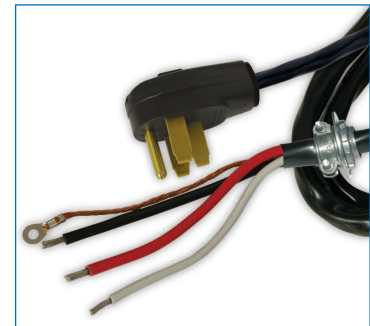

## Dryer Cords

- 30 AMPS, 125/250 VOLTS.
- Kit comes complete with mounting hardware.
- Bulk – hardware not included.

FRONT

ORDER NO.	PRODUCT CODE	GAUGE/ CONDUCTOR	WIRE TYPE	CORD LENGTH (M)	CORD COLOUR	PACK SIZE	SHIP CARTON MC/TRAY/DB
544120	DRYER KIT	10/2-12/2	DRT	1.5	Black	8	TRAY
544150	DRYER CORD BULK	10/2-12/2	DRT	1.5	Black	15	MC

## Stove Cords

- 40 AMPS, 125/250 VOLTS.
- Kit comes complete with mounting hardware.
- Bulk-packed has no hardware.

FRONT

ORDER NO.	PRODUCT CODE	GAUGE/ CONDUCTOR	WIRE TYPE	CORD LENGTH (M)	CORD COLOUR	PACK SIZE	SHIP CARTON MC/TRAY/DB
544094	STOVE CORD KIT	8/2-10/2	DRT	1.5	Black	8	TRAY
544147	STOVE CORD BULK	8/2-10/2	DRT	1.5	Black	15	MC

## Gas Range Adapter

- Safely converts an electric range outlet for gas range use.
- No need to install new outlet.
- Built-in 15 Amp fuse for safety.
- A 220- to 110-Volt converter.
- Simply plug gas range 110 Volt plug into the adapter, and then plug adapter into existing electric range 220 Volt outlet.

ORDER NO.	PRODUCT CODE	WIRE TYPE	CORD LENGTH (M)	CORD COLOUR	PACK SIZE	SHIP CARTON MC/TRAY/DB
548301	GAS RANGE ADAPTER	N/A	N/A	N/A	10	TRAY