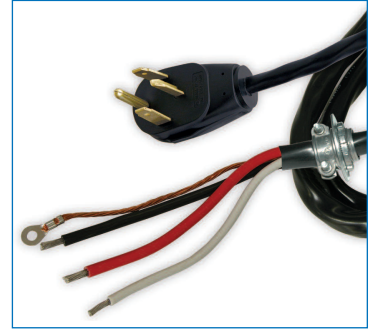

## Dryer Cords

- 30 AMPS, 125/250 VOLTS.
- Kit comes complete with mounting hardware.
- Bulk – hardware not included.

FRONT

ORDER NO.	PRODUCT CODE	GAUGE/ CONDUCTOR	WIRE TYPE	CORD LENGTH (M)	CORD COLOUR	PACK SIZE	SHIP CARTON MC/TRAY/DB
544120	DRYER KIT	10/2-12/2	DRT	1.5	Black	8	TRAY
544150	DRYER CORD BULK	10/2-12/2	DRT	1.5	Black	15	MC

## Stove Cords

- 40 AMPS, 125/250 VOLTS.
- Kit comes complete with mounting hardware.
- Bulk-packed has no hardware.

FRONT

ORDER NO.	PRODUCT CODE	GAUGE/ CONDUCTOR	WIRE TYPE	CORD LENGTH (M)	CORD COLOUR	PACK SIZE	SHIP CARTON MC/TRAY/DB
544094	STOVE CORD KIT	8/2-10/2	DRT	1.5	Black	8	TRAY
544147	STOVE CORD BULK	8/2-10/2	DRT	1.5	Black	15	MC

## Gas Range Adapter

- Safely converts an electric range outlet for gas range use.
- No need to install new outlet.
- Built-in 15 Amp fuse for safety.
- A 220- to 110-Volt converter.
- Simply plug gas range 110 Volt plug into the adapter, and then plug adapter into existing electric range 220 Volt outlet.

ORDER NO.	PRODUCT CODE	WIRE TYPE	CORD LENGTH (M)	CORD COLOUR	PACK SIZE	SHIP CARTON MC/TRAY/DB
548301	GAS RANGE ADAPTER	N/A	N/A	N/A	10	TRAY