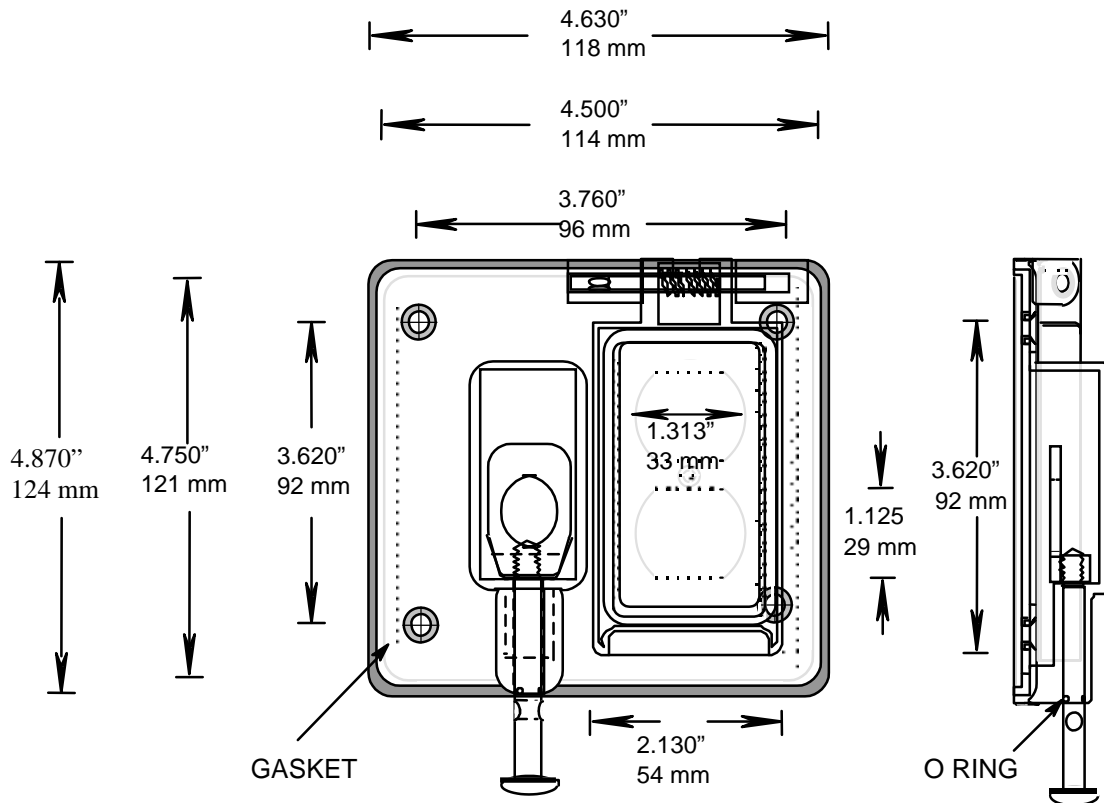

RIGID PVC CONDUIT FITTINGS

ISSUE DATE:

DATE D'EMISSION: 2007 06 30

VSDR20-2 DOUBLE GANG COMB SWITCH
GFR WP COVERS, 077752

SUPERCEDES:

REPLACE: 2005 01 30

2

PARTS LIST:

- 097994 (1), DOUBLE GANG GASKET
- 072850 (1), VSRC20-2 (2X3) GASKETS
- 172652 (4), 6-32 X 17/32 QUADREX SCREWS
- 072280 (1), 1/4" O-RING #10
- 072544 (1), BRASS HINGE PINS
- 072548 (1), TORSION SPRING