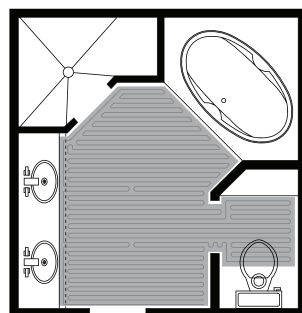

Custom Mat

PRODUCT OVERVIEW

Pre-built like an electric blanket, Nuheat Mat is an electric floor heating system that brings soothing heat to the following surfaces:

- Ceramic or porcelain tile
- Granite
- Marble
- Natural Stone
- Laminate/Engineered wood floors

Nuheat Mat is a pre-built floor heating system, meaning it does not require any on-site manipulation during installation. Thinset is applied to the subfloor, the pre-built Nuheat Mat is pressed onto the thinset, and flooring can be installed immediately. Nuheat Mat is compatible with all standard subfloor material and is only 1/8" in thick, making it ideal for installations where minimal floor buildup is desired. The pre-built aspect of Nuheat Mat guarantees even heat distribution as the heating wires are evenly spaced during production.

Nuheat Mat is available in over 70 standard mat sizes (squares and rectangles of various dimensions) off-the-shelf. A single standard mat can provide adequate floor heat coverage for most standard bathroom and living areas. Installers can also combine multiple standard mats to heat the desired area.

When full coverage cannot be achieved with Nuheat Standard Mats (example: areas with curves, angles, or obstructions), Nuheat Custom Mats mats are available to provide optimal coverage. Once area dimensions are submitted/confirmed, Nuheat Custom Mats mats are manufactured in only three days and will fit the exact shape of the area indicated in the submitted drawings. Just like Nuheat Standard Mats, Nuheat Custom Mats are pre-built, thereby guaranteeing even heat distribution without cold spots.

Nuheat Mats are available in 120 V and 240 V and produce 12 W/ft² (up to 15 W/ft² when required/specified).

KIT CONTENTS

- 1 Nuheat Mat floor heating system
- 1 Installation instruction manual