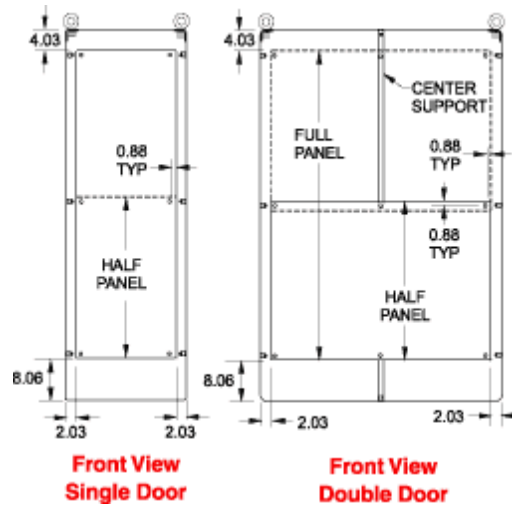

# Inner Panels

## 1418FS and HN4FS Series Enclosures

- Formed from 10 gauge or 12 gauge steel.
- All double door width panels are 10 gauge steel.
- Width panels are available in full or half height.
- Depth panels are available in full height only.
- Depth and width panels are provided with all mounting hardware and center support where required.
- Half panel can be mounted in the top or bottom half of the enclosure.
- Finished in white.

### Single Door Width Panels

Steel		Galv. Steel			
Part No.	Part No.	Description	Enclosure Size	Panel	
60TWF	60TWF	Full Panel	60 x 24	48.00 x 20	
60TWH	60TWH	Half Panel		24.87 x 20	
72WF	72WF	Full Panel	72 x 24	60.00 x 20	
72WH	72WH	Half Panel		30.87 x 20	
90YWF	90YWF	Full Panel	90 x 24	78.00 x 20	
90YWH	90YWH	Half Panel		39.87 x 20	
72XF	72XF	Full Panel	72 x 30	60.00 x 26	
72XH	72XH	Half Panel		30.87 x 26	
60TYF	60TYF	Full Panel	60 x 36	48.00 x 32	
60TYH	60TYH	Half Panel		24.87 x 32	
72YF	72YF	Full Panel	72 x 36	60.00 x 32	
72YH	72YH	Half Panel		30.87 x 32	
90YF	90YF	Full Panel	90 x 36	78.00 x 32	
90YH	90YH	Half Panel		39.87 x 32	

### Double Door Width Panels

Steel		Galv. Steel	
-------	--	-------------	--

Steel Part No.	Galv. Steel Part No.	Description	Enclosure	Panel Size
<b>60AWFW</b>	<b>60AWFWG</b>	Full Panel	60 x 48	48.00 x 44
<b>60AHW</b>	<b>60AHWG</b>	Half Panel		24.88 x 44
<b>72ZFW</b>	<b>72ZFWG</b>	Full Panel	72 x 48	60.00 x 44
<b>72ZHW</b>	<b>72ZHWG</b>	Half Panel		30.88 x 44
<b>72ZFW</b>	<b>72ZFWG</b>	Full Panel	72 x 60	60.00 x 56
<b>72ZHW</b>	<b>72ZHWG</b>	Half Panel		30.88 x 56
<b>72ZYFW</b>	<b>72ZYFWG</b>	Full Panel	72 x 72	60.00 x 68
<b>72ZYHW</b>	<b>72ZYHWG</b>	Half Panel		30.88 x 68
<b>90BFW</b>	<b>90BFWG</b>	Full Panel	90 x 48	78.00 x 44
<b>90BHW</b>	<b>90BHWG</b>	Half Panel		39.88 x 44
<b>90BYFW</b>	<b>90BYFWG</b>	Full Panel	90 x 72	78.00 x 68
<b>90BYHW</b>	<b>90BYHWG</b>	Half Panel		39.88 x 68